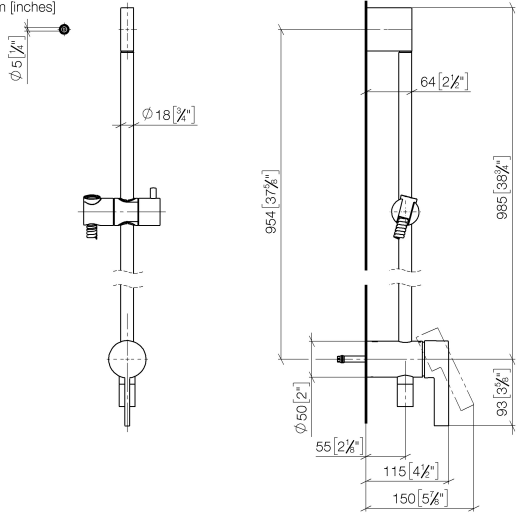

**Concealed single-lever mixer with integrated shower connection with shower set without hand shower - Chrome**

IMO

36 111 970

- metal shower hose 1750mm with integrated anti-twist protection
- slide bar
- Pipe diameter 18 mm

**Required miscellaneous**

	<b>Hand shower - Chrome</b>	28 012 979-00
--	-----------------------------	---------------

**Required miscellaneous**

	<b>Hand shower FlowReduce - Chrome</b>	28 018 979-00 0010
--	--	--------------------

Concealed single-lever mixer with integrated shower connection with shower set without hand shower - Chrome

IMO

36 111 970

mm [Inches]

Certificates

Belgaqua\_21-025- WRAS\_2011027. LGA\_29928.  
27\_1.

36 111 970

### Spare parts list

No.	Item Number	Name	Quantity used	Delivery time
1	05 17 20 726 02 90	fixing set	1	2
2	09 31 11 049 90	pin	2	2
3	04 31 11 113 00 90	pin	2	2
4	08 17 97 054-00	holder	1	10
5	90 28 22 782 00-00	pipe	1	10
6	28 322 970-00	Metal shower hose 1/2" x 3/8" x 1750 mm - Chrome	1	2
7	12 580 970-00	Slide unit - Chrome	1	10
8	90 19 97 002 00-00	connection	1	10
9	90 14 20 026 00 90	seal	1	2