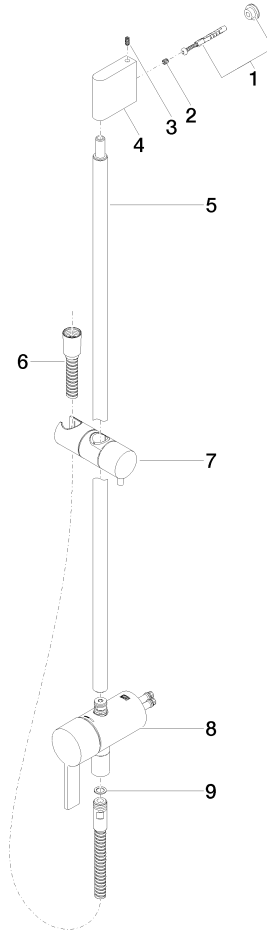

**Concealed single-lever mixer with integrated shower connection with shower set without hand shower - Dark Chrome**

IMO

36 111 970

- metal shower hose 1750mm with integrated anti-twist protection
- slide bar
- Pipe diameter 18 mm
- WRAS 2011027

**Concealed single-lever mixer with integrated shower connection with shower set without hand shower - Dark Chrome**

IMO

36 111 970

mm [inches]

Concealed single-lever mixer with integrated shower connection with shower set without hand shower - Dark Chrome

36 111 970

Parts for other finishes can be found here: [Chrome](#)

Concealed single-lever mixer with integrated shower connection with shower set without hand shower - Dark Chrome

---

IMO

36 111 970

## **Spare parts list**