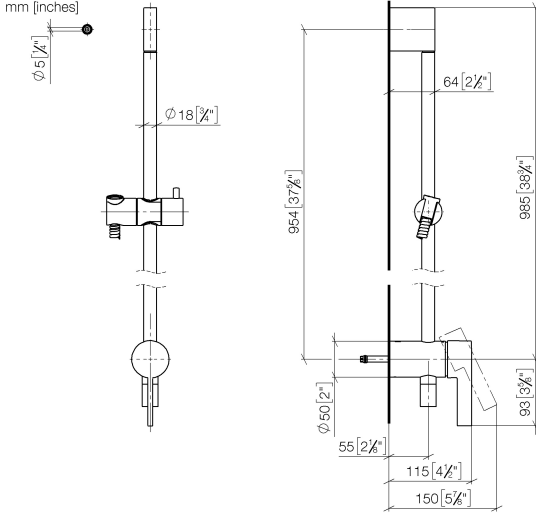

**Concealed single-lever mixer with integrated shower connection with shower set without hand shower - Dark Chrome**

IMO

36 111 970

- metal shower hose 1750mm with integrated anti-twist protection
- slide bar
- Pipe diameter 18 mm
- WRAS 2011027

This article does not include a hand shower!  
Intrinsic protection against back flow.

Fits: IMO, LULU, MADISON, MEM, TARA, CL.1, LISSÉ, VAIA, META, CYO

	Dark Chrome	36 111 970-19
	Chrome	36 111 970-00
	Brushed Platinum	36 111 970-06
	Platinum	36 111 970-08
	Brushed Light Gold	36 111 970-27
	Brushed Durabronz (23kt Gold)	36 111 970-28
	Matte Black	36 111 970-33
	Brushed Bronze	36 111 970-42
	Brushed Champagne (22kt Gold)	36 111 970-46
	Champagne (22kt Gold)	36 111 970-47
	Brushed Chrome	36 111 970-93
	Brushed Dark Platinum	36 111 970-99

**Concealed single-lever mixer with integrated shower connection with shower set without hand shower - Dark Chrome**

IMO

36 111 970

mm [inches]

Concealed single-lever mixer with integrated shower connection with shower set without hand shower - Dark Chrome

36 111 970

Parts for other finishes can be found here: [Chrome](#)

Concealed single-lever mixer with integrated shower connection with shower set without hand shower - Dark Chrome

---

IMO

36 111 970