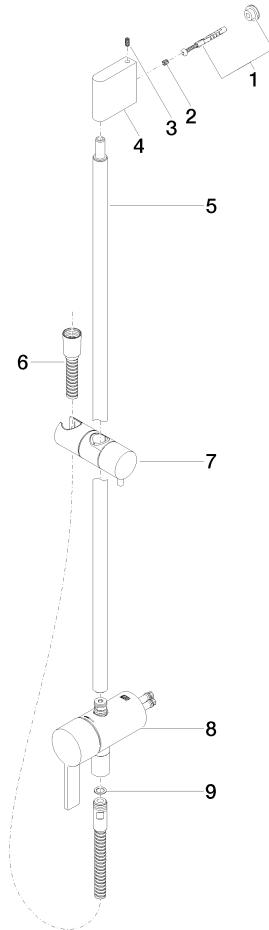

Concealed single-lever mixer with integrated shower connection with shower set without hand shower - Brushed Durabross (23kt Gold)

IMO

36 111 970

Product version from 10/1/2023