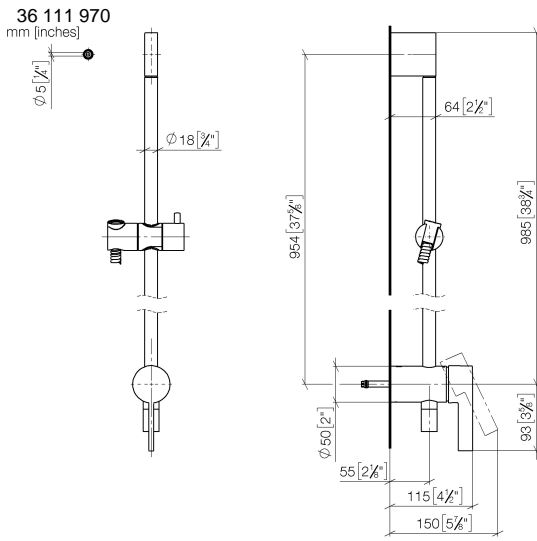

Concealed single-lever mixer with integrated shower connection with shower set without hand shower - Brushed Durabronz (23kt Gold)

IMO

Codes & Standards

DIN 4109	EN 1717	ISO 3822	Scottish Water Byelaws
UK Water Supply Regulations	Ü-Zeichen		

Certificates

Belgaqua_21-025-2 WRAS_2011 LGA_29