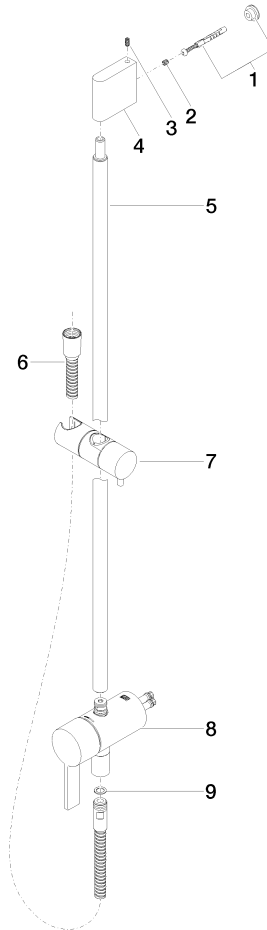

Concealed single-lever mixer with integrated shower connection with shower set without hand shower - Brushed Bronze

IMO

36 111 970

- metal shower hose 1750mm with integrated anti-twist protection
- slide bar
- Pipe diameter 18 mm
- WRAS 2011027

Concealed single-lever mixer with integrated shower connection with shower set without hand shower - Brushed Bronze

IMO

36 111 970
mm [inches]

Concealed single-lever mixer with integrated shower connection with shower set without hand shower - Brushed Bronze

IMO

36 111 970

Product version from 10/1/2023

Concealed single-lever mixer with integrated shower connection with shower set without hand shower - Brushed Bronze

IMO

36 111 970

Spare parts list

Product version from 10/1/2023

No.	Item Number	Name	Quantity used	Delivery time
	05 17 20 726 02 90	fixing set	11	2