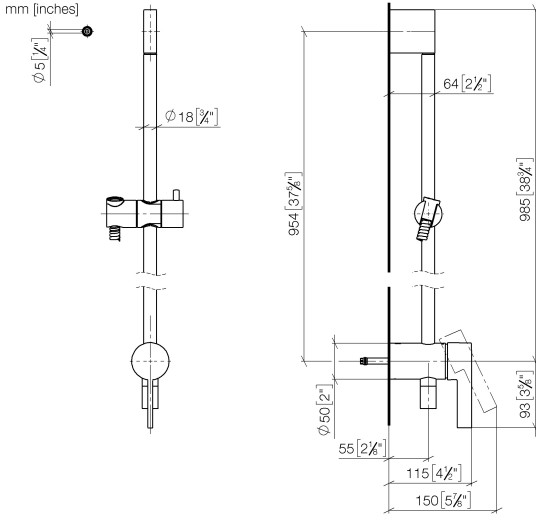

Concealed single-lever mixer with integrated shower connection with shower set without hand shower - Brushed Bronze

IMO

36 111 970

- metal shower hose 1750mm with integrated anti-twist protection
- slide bar
- Pipe diameter 18 mm
- WRAS 2011027

Concealed single-lever mixer with integrated shower connection with shower set without hand shower - Brushed Bronze

IMO

36 111 970
mm [inches]

Concealed single-lever mixer with integrated shower connection with shower set without hand shower - Brushed Bronze

IMO

36 111 970

Product version from 10/1/2023

Concealed single-lever mixer with integrated shower connection with shower set without hand shower - Brushed Bronze

IMO

36 111 970

Spare parts list

Product version from 10/1/2023

No.	Item Number	Name	Quantity used	Delivery time
	05 17 20 726 02 90	fixing set	11	2