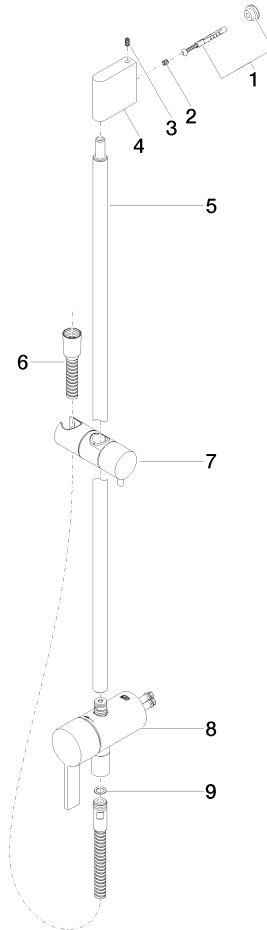

Concealed single-lever mixer with integrated shower connection with shower set without hand shower - Brushed Champagne (22kt Gold)

IMO

36 111 970

- metal shower hose 1750mm with integrated anti-twist protection
- slide bar
- Pipe diameter 18 mm
- WRAS 2011027

Concealed single-lever mixer with integrated shower connection with shower set without hand shower - Brushed Champagne (22kt Gold)

IMO

36 111 970
mm [inches]

Concealed single-lever mixer with integrated shower connection with shower set without hand shower - Brushed Champagne (22kt Gold)

IMO

36 111 970

Product version from 10/1/2023

Parts for other finishes can be found here: Chrome

Concealed single-lever mixer with integrated shower connection with shower set without hand shower - Brushed Champagne (22kt Gold)