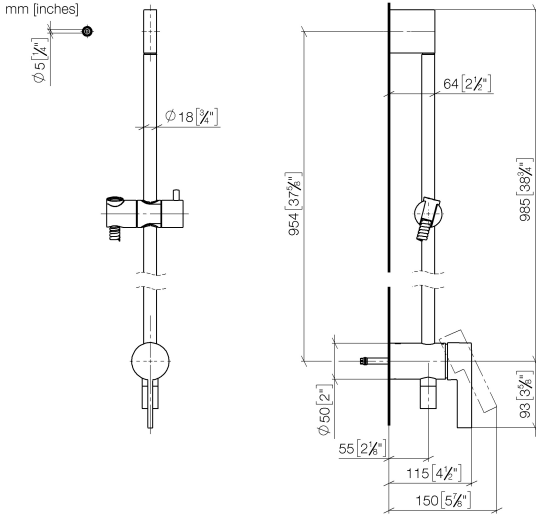

Concealed single-lever mixer with integrated shower connection with shower set without hand shower - Brushed Champagne (22kt Gold)

IMO

36 111 970

- metal shower hose 1750mm with integrated anti-twist protection
- slide bar
- Pipe diameter 18 mm
- WRAS 2011027

Concealed single-lever mixer with integrated shower connection with shower set without hand shower - Brushed Champagne (22kt Gold)

IMO

36 111 970
mm [inches]

Concealed single-lever mixer with integrated shower connection with shower set without hand shower - Brushed Champagne (22kt Gold)

IMO

36 111 970

Product version from 10/1/2023

Parts for other finishes can be found here: Chrome

Concealed single-lever mixer with integrated shower connection with shower set without hand shower - Brushed Champagne (22kt Gold)