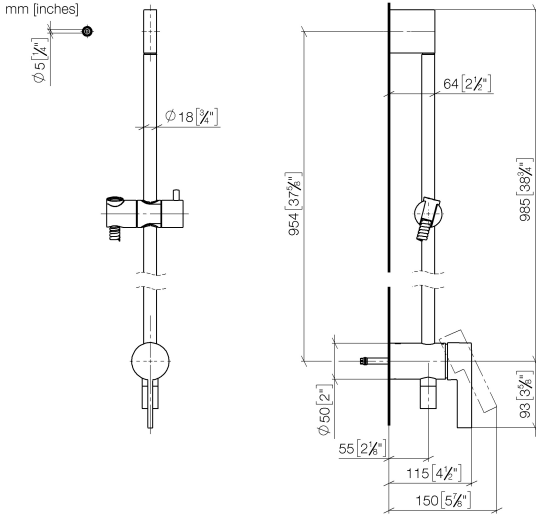

Concealed single-lever mixer with integrated shower connection with shower set without hand shower - Champagne (22kt Gold)

IMO

36 111 970

- metal shower hose 1750mm with integrated anti-twist protection
- slide bar
- Pipe diameter 18 mm
- WRAS 2011027

This article does not include a hand shower!
Intrinsic protection against back flow.

Fits: IMO, LULU, MADISON, MEM, TARA, CL.1, LISSÉ, VAIA, META, CYO

	Champagne (22kt Gold)	36 111 970-47
	Chrome	36 111 970-00
	Brushed Platinum	36 111 970-06
	Platinum	36 111 970-08
	Dark Chrome	36 111 970-19
	Brushed Light Gold	36 111 970-27
	Brushed Durabronze (23kt Gold)	36 111 970-28
	Matte Black	36 111 970-33
	Brushed Bronze	36 111 970-42
	Brushed Champagne (22kt Gold)	36 111 970-46
	Brushed Chrome	36 111 970-93
	Brushed Dark Platinum	36 111 970-99

Concealed single-lever mixer with integrated shower connection with shower set without hand shower - Champagne (22kt Gold)

IMO

36 111 970
mm [inches]

Concealed single-lever mixer with integrated shower connection with shower set without hand shower - Champagne (22kt Gold)

IMO

36 111 970

Product version from 10/1/2023

Parts for other finishes can be found here: Chrome

Concealed single-lever mixer with integrated shower connection with shower set without hand shower - Champagne (22kt Gold)