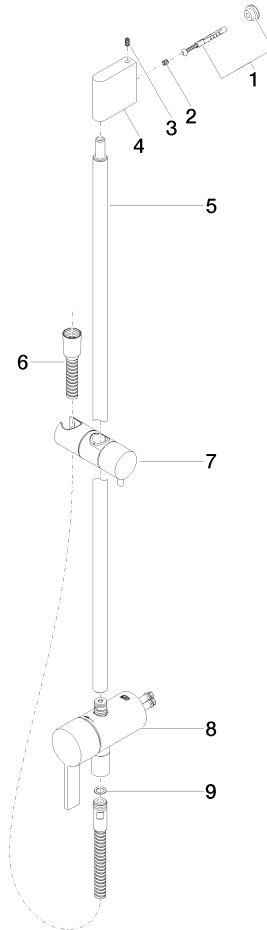

Concealed single-lever mixer with integrated shower connection with shower set without hand shower - Champagne (22kt Gold)

IMO

36 111 970

- metal shower hose 1750mm with integrated anti-twist protection
- slide bar
- Pipe diameter 18 mm
- WRAS 2011027

Concealed single-lever mixer with integrated shower connection with shower set without hand shower - Champagne (22kt Gold)

IMO

36 111 970
mm [inches]

Concealed single-lever mixer with integrated shower connection with shower set without hand shower - Champagne (22kt Gold)

IMO

36 111 970

Product version from 10/1/2023

Parts for other finishes can be found here: Chrome

Concealed single-lever mixer with integrated shower connection with shower set without hand shower - Champagne (22kt Gold)

IMO

36 111 970

Spare parts list

Product version from 10/1/2023

No.	Item Number	Name	Quantity used	Delivery time
	05 17 20 726 02 90	fixing set	11	2