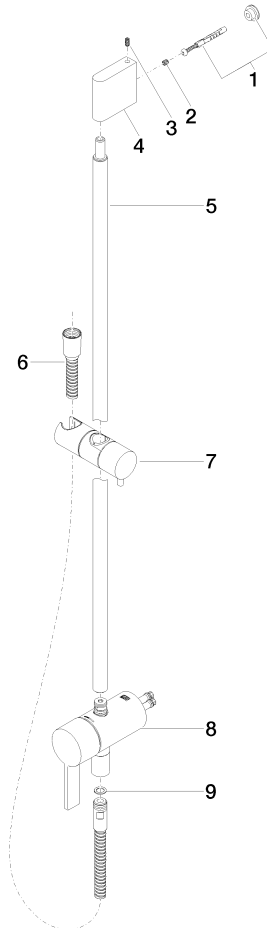

Concealed single-lever mixer with integrated shower connection with shower set without hand shower - Brushed Chrome

IMO

36 111 970

- metal shower hose 1750mm with integrated anti-twist protection
- slide bar
- Pipe diameter 18 mm
- WRAS 2011027

Certificates

Belgaqua_21-025-2 WRAS_2011 LGA_29

Concealed single-lever mixer with integrated shower connection with shower set without hand shower - Brushed Chrome

IMO

36 111 970

Product version from 10/1/2023

Parts for other finishes can be found here: Chrome

Concealed single-lever mixer with integrated shower connection with shower set without hand shower - Brushed Chrome

IMO

36 111 970

Spare parts list

Product version from 10/1/2023

No.	Item Number	Name	Quantity used	Delivery time
	05 17 20 726 02 90	fixing set	11	2