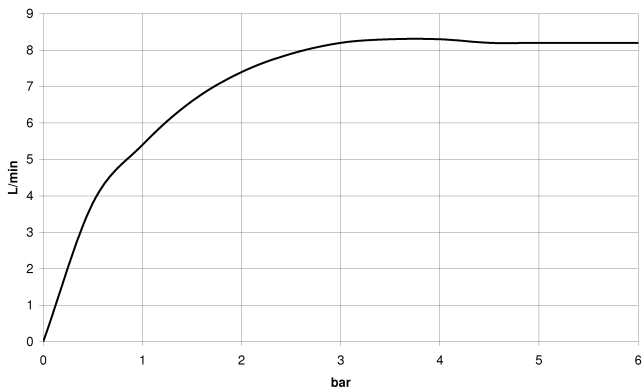

Showerpipe with single-lever shower mixer without hand shower - Chrome

IMO

36 112 970

Fits: IMO, LULU, TARA, LISSÉ, VAIA, META

- shower with fixed riser projection 450mm
- overhead shower: rain flow
- rain shower Ø 220 mm
- rain shower with anti-scale system
- max. rainshower flow 14 l/min
- height of fittings up to rain shower (bottom edge) 1010mm
- height of fittings up to top edge of elbow 1150mm
- metal shower hose 1750mm with integrated anti-twist protection
- 1/2" connection
- slide bar
- Pipe diameter 23.5 mm
- automatic diverter for fixed-riser shower/hand shower
- quick clearing

Required miscellaneous

Hand shower - Chrome 28 012 979-00

Required miscellaneous

Hand shower FlowReduce - Chrome 28 018 979-00 0010

36 112 970

mm [inches]
1:10

Flow rate chart

Certificates