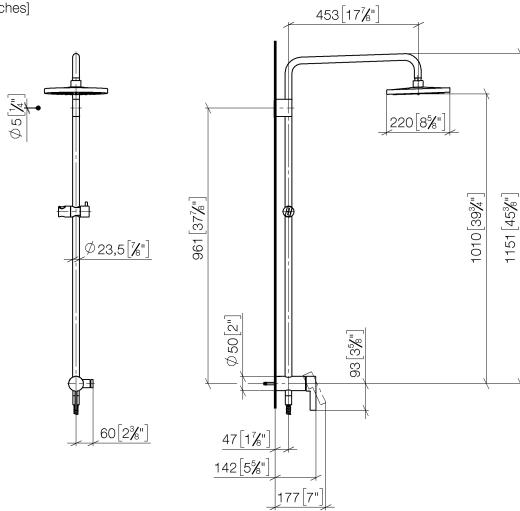

Showerpipe with single-lever shower mixer without hand shower - Chrome

IMO

36 112 970

Fits: IMO, LULU, TARA, LISSÉ, VAIA, META

- shower with fixed riser projection 450mm
- overhead shower: rain flow
- rain shower Ø 220 mm
- rain shower with anti-scale system
- max. rainshower flow 14 l/min
- height of fittings up to rain shower (bottom edge) 1010mm
- height of fittings up to top edge of elbow 1150mm
- metal shower hose 1750mm with integrated anti-twist protection
- 1/2" connection
- slide bar
- Pipe diameter 23.5 mm
- automatic diverter for fixed-riser shower/hand shower
- quick clearing

Required miscellaneous

Concealed wall mounting - 35 050 970 90
 •max. recess depth 105 mm
 •min. recess depth 80 mm

Required miscellaneous

Hand shower FlowReduce - Chrome 28 012 979-00 0010

Required miscellaneous

Required miscellaneous

Hand shower - Chrome 28 012 979-00

Required miscellaneous

Hand shower FlowReduce - Chrome 28 018 979-00 0010

36 112 970

mm [inches]
1:10

Flow rate chart

Certificates

DVGW_DW- 6512DN0126. Belgaqua_21-025- 27_1. WRAS_2101043. LGA_38677.

36 112 970

Spare parts list

No.	Item Number	Name	Quantity used	Delivery time
1	04 12 05 092 00-00	shower	1	10
2	09 23 01 039 90	sieve	1	2
3	90 28 22 348 00-00	pipe	1	10
4	90 17 11 149 00-00	holder	1	10
5	04 28 22 349 00-00	pipe	1	60
6	28 322 970-00	Metal shower hose 1/2" x 3/8" x 1750 mm - Chrome	1	2
7	12 570 970-00	Slide unit - Chrome	1	10
8	90 17 01 251 00-00	connection	1	10
9	90 14 20 026 00 90	seal	1	2