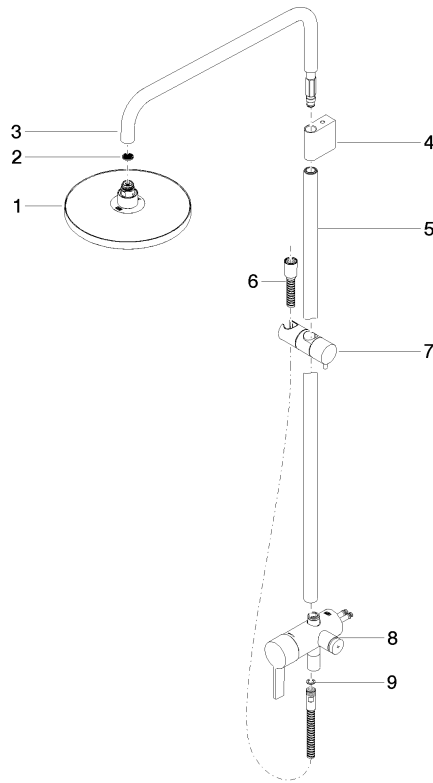

Showerpipe with single-lever shower mixer without hand shower - Chrome

IMO

36 112 970

Fits: IMO, LULU, TARA, LISSÉ, VAIA, META

- shower with fixed riser projection 450mm
- overhead shower: rain flow
- rain shower Ø 220 mm
- rain shower with anti-scale system
- max. rainshower flow 14 l/min
- height of fittings up to rain shower (bottom edge) 1010mm
- height of fittings up to top edge of elbow 1150mm
- metal shower hose 1750mm with integrated anti-twist protection
- 1/2" connection
- slide bar
- Pipe diameter 23.5 mm
- automatic diverter for fixed-riser shower/hand shower
- quick clearing

Required miscellaneous

Concealed wall mounting - 35 050 970 90
 •max. recess depth 105 mm
 •min. recess depth 80 mm

Required miscellaneous

Hand shower FlowReduce - Chrome 28 012 979-00 0010

Required miscellaneous

Required miscellaneous

Hand shower - Chrome 28 012 979-00

Required miscellaneous

Hand shower FlowReduce - Chrome 28 018 979-00 0010

36 112 970

mm [inches]
1:10

Flow rate chart

Certificates

DVGW_DW- 6512DN0126. Belgaqua_21-025- 27_1. WRAS_2101043. LGA_38677.

36 112 970

Spare parts list

No.	Item Number	Name	Quantity used	Delivery time
1	04 12 05 092 00-00	shower	1	10
2	09 23 01 039 90	sieve	1	2
3	90 28 22 348 00-00	pipe	1	10
4	90 17 11 149 00-00	holder	1	10
5	04 28 22 349 00-00	pipe	1	60
6	28 322 970-00	Metal shower hose 1/2" x 3/8" x 1750 mm - Chrome	1	2
7	12 570 970-00	Slide unit - Chrome	1	10
8	90 17 01 251 00-00	connection	1	10
9	90 14 20 026 00 90	seal	1	2