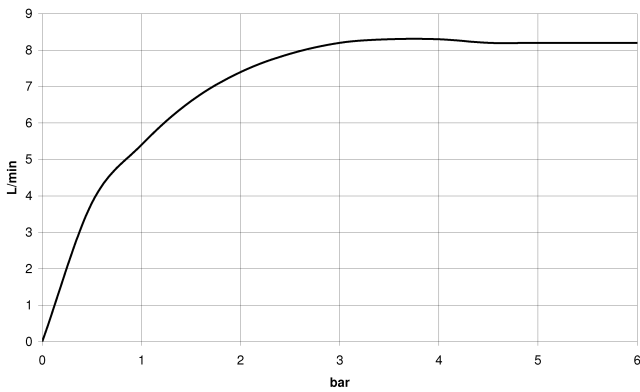

**Showerpipe with single-lever shower mixer without hand shower - Brushed Durabronz (23kt Gold)**

36 112 970  
mm [inches]  
1:10

**Flow rate chart**

**Codes & Standards**

DIN 4109

EN 1717

EN 817

ISO 3822