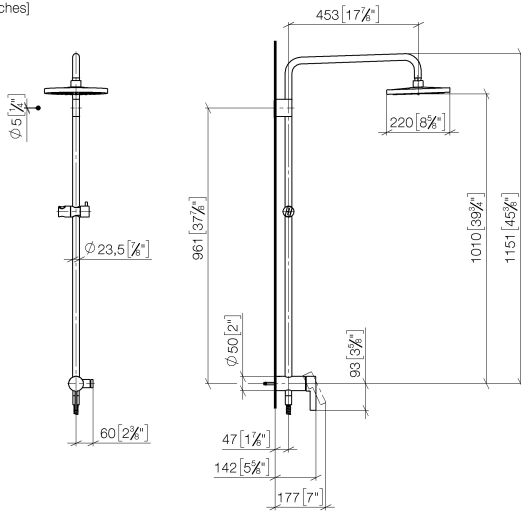

Showerpipe with single-lever shower mixer without hand shower - Brushed Durabronz (23kt Gold)

IMO

36 112 970

Fits: IMO, LULU, TARA, LISSÉ, VAIA, META

- shower with fixed riser projection 450mm
- overhead shower: rain flow
- rain shower Ø 220 mm
- rain shower with anti-scale system
- max. rainshower flow 14 l/min
- height of fittings up to rain shower (bottom edge) 1010mm
- height of fittings up to top edge of elbow 1150mm
- metal shower hose 1750mm with integrated anti-twist protection
- 1/2" connection
- slide bar
- Pipe diameter 23.5 mm
- automatic diverter for fixed-riser shower/hand shower
- quick clearing
- WRAS 2101043

**Showerpipe with single-lever shower mixer without hand shower - Brushed Durabross (23kt Gold)**

36 112 970

**Required miscellaneous**

**Concealed wall mounting -** 35 050 970 90  
 •max. recess depth 105 mm  
 •min. recess depth 80 mm

**Showerpipe with single-lever shower mixer without hand shower - Brushed Durabronz (23kt Gold)**

36 112 970  
mm [inches]  
1:10

**Flow rate chart**

**Codes & Standards**

DIN 4109

EN 1717

EN 817

ISO 3822