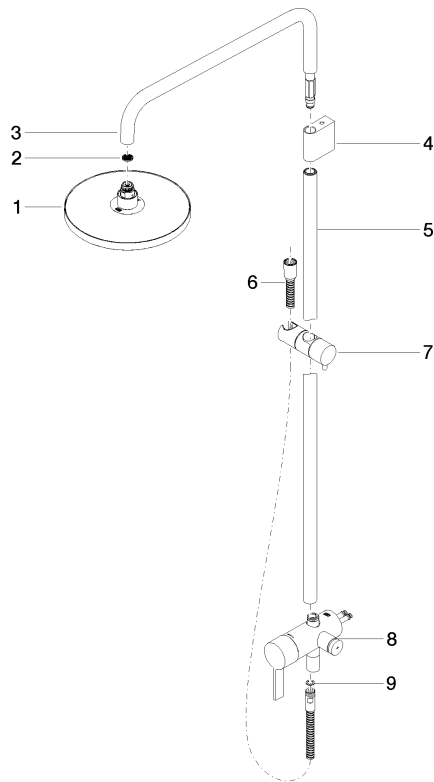

**Showerpipe with single-lever shower mixer without hand shower - Brushed Bronze**

IMO

36 112 970

Fits: IMO, LULU, TARA, LISSÉ, VAIA, META

- shower with fixed riser projection 450mm
- overhead shower: rain flow
- rain shower Ø 220 mm
- rain shower with anti-scale system
- max. rainshower flow 14 l/min
- height of fittings up to rain shower (bottom edge) 1010mm
- height of fittings up to top edge of elbow 1150mm
- metal shower hose 1750mm with integrated anti-twist protection
- 1/2" connection
- slide bar
- Pipe diameter 23.5 mm
- automatic diverter for fixed-riser shower/hand shower
- quick clearing
- WRAS 2101043

**Showerpipe with single-lever shower mixer without hand shower - Brushed Bronze**

IMO

36 112 970  
mm [inches]  
1:10

**Flow rate chart**

**Codes & Standards**

DIN 4109

ISO 3822

Ü-Zeichen

Showerpipe with single-lever shower mixer without hand shower - Brushed  
Bronze

---

IMO

36 112 970  
Certificates

---

LGA\_38

36 112 970

Product version from 4/1/2024

Showerpipe with single-lever shower mixer without hand shower - Brushed  
Bronze

IMO

36 112 970

**Spare parts list**

**Product version from 4/1/2024**

No.	Item Number	Name	Quantity used	Delivery time
	04 12 05 092 00-42	shower	9	60