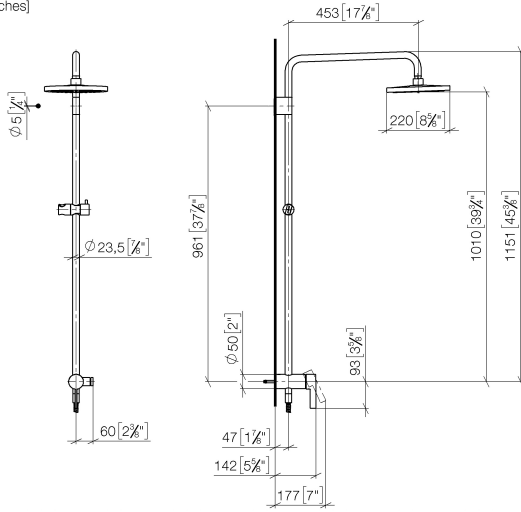

Showerpipe with single-lever shower mixer without hand shower - Champagne (22kt Gold)

IMO

36 112 970

Fits: IMO, LULU, TARA, LISSÉ, VAIA, META

- shower with fixed riser projection 450mm
- overhead shower: rain flow
- rain shower Ø 220 mm
- rain shower with anti-scale system
- max. rainshower flow 14 l/min
- height of fittings up to rain shower (bottom edge) 1010mm
- height of fittings up to top edge of elbow 1150mm
- metal shower hose 1750mm with integrated anti-twist protection
- 1/2" connection
- slide bar
- Pipe diameter 23.5 mm
- automatic diverter for fixed-riser shower/hand shower
- quick clearing
- WRAS 2101043

**Showerpipe with single-lever shower mixer without hand shower - Champagne
(22kt Gold)**

36 112 970
mm [inches]
1:10

Flow rate chart

Codes & Standards

DIN 4109

EN 817

ISO 3822

Ü-Zeichen

Product version from 4/1/2024

No.	Item Number	Name	Quantity used	Delivery time
	04 12 05 092 00-47	shower	9	60