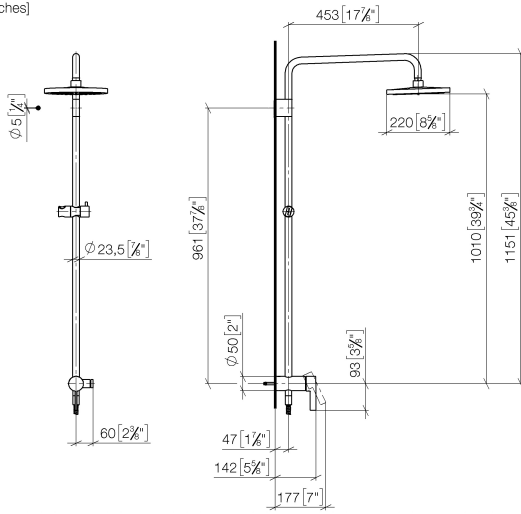

**Showerpipe with single-lever shower mixer without hand shower - Brushed Chrome**

IMO

36 112 970

Fits: IMO, LULU, TARA, LISSÉ, VAIA, META

- shower with fixed riser projection 450mm
- overhead shower: rain flow
- rain shower Ø 220 mm
- rain shower with anti-scale system
- max. rainshower flow 14 l/min
- height of fittings up to rain shower (bottom edge) 1010mm
- height of fittings up to top edge of elbow 1150mm
- metal shower hose 1750mm with integrated anti-twist protection
- 1/2" connection
- slide bar
- Pipe diameter 23.5 mm
- automatic diverter for fixed-riser shower/hand shower
- quick clearing
- WRAS 2101043

**Showerpipe with single-lever shower mixer without hand shower - Brushed Chrome**

IMO

36 112 970  
mm [inches]  
1:10

**Flow rate chart**

**Codes & Standards**

DIN 4109

EN 1717

EN 817

ISO 3822

Scottish Water  
Byelaws

UK Water Supply  
Regulations

Ü-Zeichen

Showerpipe with single-lever shower mixer without hand shower - Brushed Chrome

IMO

---

36 112 970