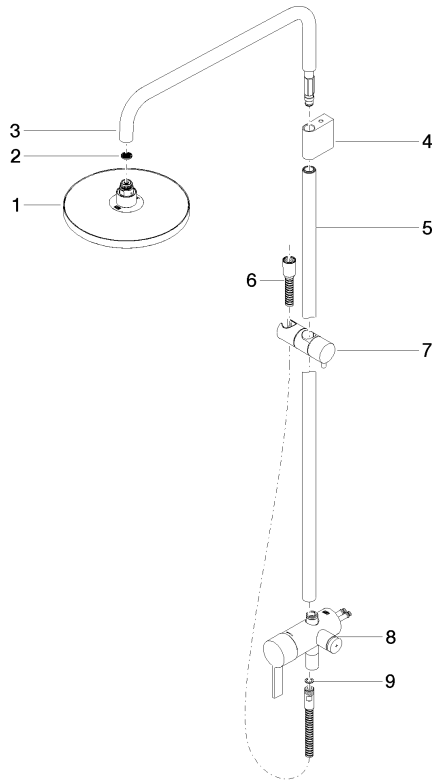

**Showerpipe with single-lever shower mixer without hand shower - Brushed Chrome**

IMO

36 112 970

Fits: IMO, LULU, TARA, LISSÉ, VAIA, META

- shower with fixed riser projection 450mm
- overhead shower: rain flow
- rain shower Ø 220 mm
- rain shower with anti-scale system
- max. rainshower flow 14 l/min
- height of fittings up to rain shower (bottom edge) 1010mm
- height of fittings up to top edge of elbow 1150mm
- metal shower hose 1750mm with integrated anti-twist protection
- 1/2" connection
- slide bar
- Pipe diameter 23.5 mm
- automatic diverter for fixed-riser shower/hand shower
- quick clearing
- WRAS 2101043

**Showerpipe with single-lever shower mixer without hand shower - Brushed Chrome**

IMO

36 112 970  
mm [inches]  
1:10

**Flow rate chart**

**Codes & Standards**

DIN 4109

EN 1717

EN 817

ISO 3822

Scottish Water  
Byelaws

UK Water Supply  
Regulations

Ü-Zeichen

Showerpipe with single-lever shower mixer without hand shower - Brushed Chrome

IMO

---

36 112 970

# Showerpipe with single-lever shower mixer without hand shower - Brushed Chrome

IMO

36 112 970

**Product version from 4/1/2024**

Parts for other finishes can be found here: [Chrome](#)

Showerpipe with single-lever shower mixer without hand shower - Brushed Chrome