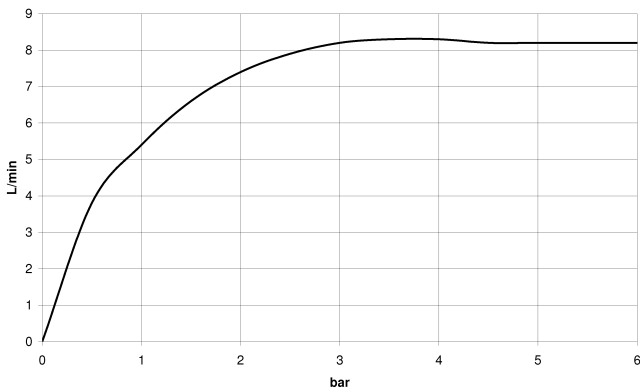

**Showerpipe with single-lever shower mixer without hand shower - Brushed Chrome**

IMO

36 112 970

Fits: IMO, LULU, TARA, LISSÉ, VAIA, META

- shower with fixed riser projection 450mm
- overhead shower: rain flow
- rain shower Ø 220 mm
- rain shower with anti-scale system
- max. rainshower flow 14 l/min
- height of fittings up to rain shower (bottom edge) 1010mm
- height of fittings up to top edge of elbow 1150mm
- metal shower hose 1750mm with integrated anti-twist protection
- 1/2" connection
- slide bar
- Pipe diameter 23.5 mm
- automatic diverter for fixed-riser shower/hand shower
- quick clearing
- WRAS 2101043

**Showerpipe with single-lever shower mixer without hand shower - Brushed Chrome**

IMO

36 112 970  
mm [inches]  
1:10

**Flow rate chart**

**Codes & Standards**

DIN 4109

EN 1717

EN 817