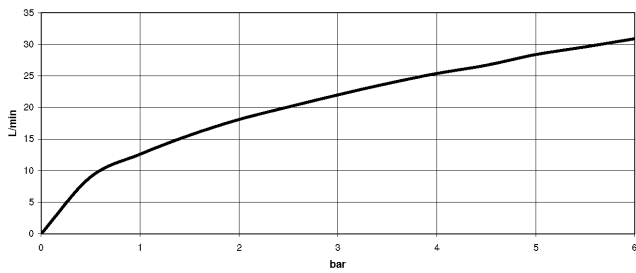

Concealed single-lever mixer with diverter - Brushed Champagne (22kt Gold)

TARA

36 120 660

- automatic diverter
- cover plate Ø 150 mm
- WRAS 2207012

Fits: TARA, META

	Brushed Champagne (22kt Gold)	36 120 660-46
	Chrome	36 120 660-00
	Brushed Platinum	36 120 660-06
	Platinum	36 120 660-08
	Dark Chrome	36 120 660-19
	Light Gold	36 120 660-26
	Brushed Light Gold	36 120 660-27
	Brushed Durabrass (23kt Gold)	36 120 660-28
	Matte Black	36 120 660-33
	Brushed Bronze	36 120 660-42
	Champagne (22kt Gold)	36 120 660-47
	Brushed Chrome	36 120 660-93
	Brushed Dark Platinum	36 120 660-99

36 120 660

mm [inches]

Flow rate chart

Certificates

DVGW_DW-
6512DN0126.

LGA_19863.

WRAS_2207012.

36 120 660