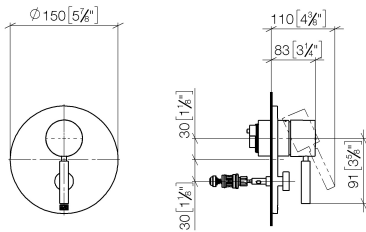

Concealed single-lever mixer with diverter - Brushed Champagne (22kt Gold)

TARA

36 120 660

- automatic diverter
- cover plate Ø 150 mm
- WRAS 2207012

Fits: TARA, META

	Brushed Champagne (22kt Gold)	36 120 660-46
	Chrome	36 120 660-00
	Brushed Platinum	36 120 660-06
	Platinum	36 120 660-08
	Dark Chrome	36 120 660-19
	Light Gold	36 120 660-26
	Brushed Light Gold	36 120 660-27
	Brushed Durabrass (23kt Gold)	36 120 660-28
	Matte Black	36 120 660-33
	Brushed Bronze	36 120 660-42
	Champagne (22kt Gold)	36 120 660-47
	Brushed Chrome	36 120 660-93
	Brushed Dark Platinum	36 120 660-99

36 120 660

mm [inches]

Flow rate chart

Certificates

DVGW_DW-
6512DN0126.

LGA_19863.

WRAS_2207012.

36 120 660