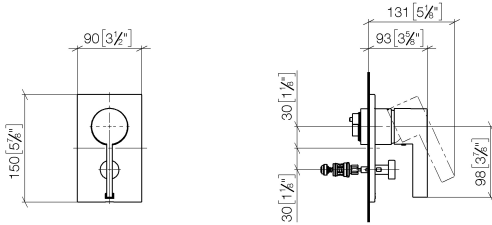

Required miscellaneous

Concealed single-lever mixer with backflow preventor - 35 021 970 90
 •max. recess depth 105 mm
 •min. recess depth 80 mm

Recommended miscellaneous

xGRID Attachment set for integrating in the dry wall construction - 12 340 970 90

Required miscellaneous

Concealed single-lever mixer - 35 020 970 90
 •max. recess depth 105 mm
 •min. recess depth 80 mm

Required miscellaneous

xGRID Installation track 555 mm - 12 360 970 90

36 120 670

mm [inches]