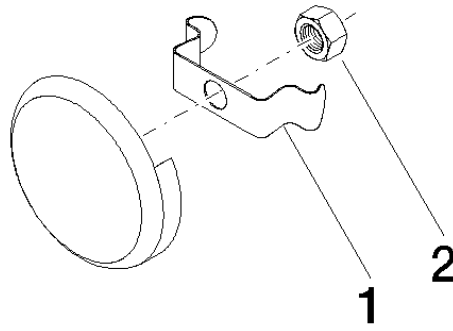

Vacuum breaker - Brushed Platinum

---

36 150 970