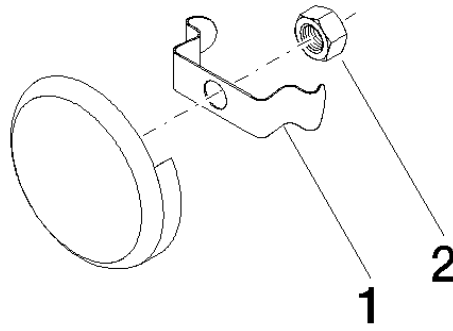

Vacuum breaker - Platinum

---

36 150 970