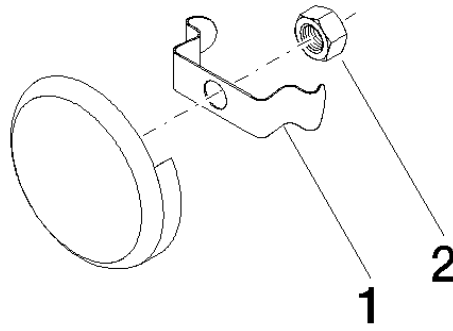

Vacuum breaker - Durabron (23kt Gold)

36 150 970

- rosette Ø 70 mm
- Exposed trim parts**
- for bath inlet with pop-up waste and overflow (35 247 970 90 or 35 246 970 90)**
- Exposed trim parts
- for bath inlet with pop-up waste and overflow (35 247 970 90 or 35 246 970 90)

Required miscellaneous

Vacuum breaker -

35 150 970 90

Vacuum breaker - Durabronz (23kt Gold)

36 150 970

mm [inches]

Vacuum breaker - Durabronz (23kt Gold)

36 150 970

Vacuum breaker - Durabrass (23kt Gold)

36 150 970

Spare parts list

No.	Item Number	Name	Quantity used	Delivery time
	08 16 02 500 90	spring	2	2