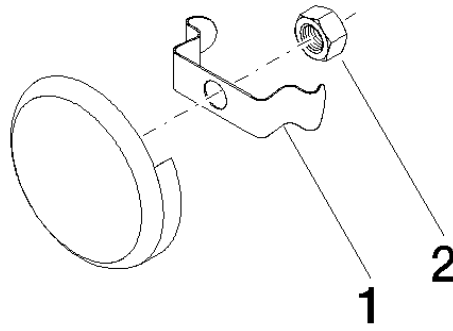

Vacuum breaker - Dark Chrome

---

36 150 970