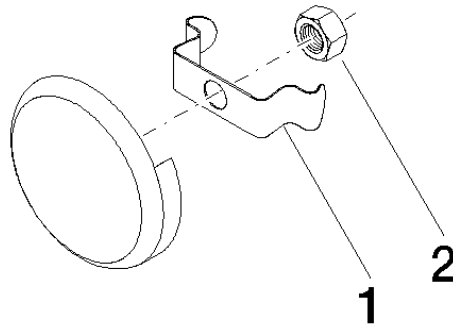

Vacuum breaker - Brushed Durabron (23kt Gold)

36 150 970

- rosette Ø 70 mm
- Exposed trim parts**
- for bath inlet with pop-up waste and overflow (35 247 970 90 or 35 246 970 90)**
- Exposed trim parts
- for bath inlet with pop-up waste and overflow (35 247 970 90 or 35 246 970 90)

Required miscellaneous

Vacuum breaker -

35 150 970 90

Vacuum breaker - Brushed Durabronz (23kt Gold)

36 150 970

mm [inches]

Vacuum breaker - Brushed Durabronz (23kt Gold)

36 150 970

Vacuum breaker - Brushed Durabronz (23kt Gold)

36 150 970

Spare parts list

No.	Item Number	Name	Quantity used	Delivery time
	08 16 02 500 90	spring	2	2