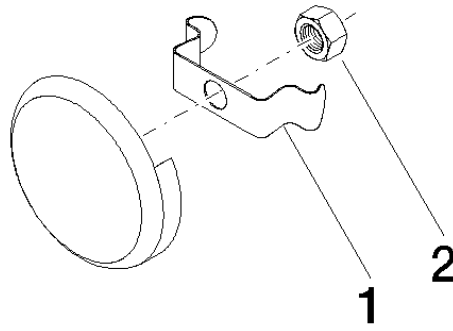

**Vacuum breaker - Brushed Champagne (22kt Gold)**

36 150 970

- rosette Ø 70 mm
- Exposed trim parts**
- for bath inlet with pop-up waste and overflow (35 247 970 90 or 35 246 970 90)**
- Exposed trim parts
- for bath inlet with pop-up waste and overflow (35 247 970 90 or 35 246 970 90)

# Vacuum breaker - Brushed Champagne (22kt Gold)

---

36 150 970

mm [inches]

Vacuum breaker - Brushed Champagne (22kt Gold)

---

36 150 970