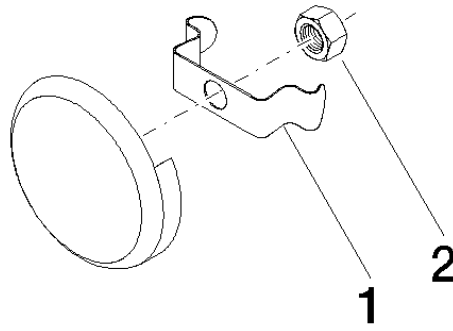

Vacuum breaker - Champagne (22kt Gold)

36 150 970

- rosette Ø 70 mm
- Exposed trim parts**
- for bath inlet with pop-up waste and overflow (35 247 970 90 or 35 246 970 90)**
- Exposed trim parts
- for bath inlet with pop-up waste and overflow (35 247 970 90 or 35 246 970 90)

Required miscellaneous

Vacuum breaker -

35 150 970 90

Vacuum breaker - Champagne (22kt Gold)

36 150 970

mm [inches]

Vacuum breaker - Champagne (22kt Gold)

36 150 970

Vacuum breaker - Champagne (22kt Gold)

36 150 970

Spare parts list

No.	Item Number	Name	Quantity used	Delivery time
	08 16 02 500 90	spring	2	2