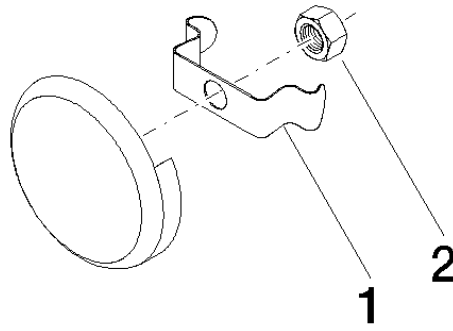

Vacuum breaker - Brushed Chrome

36 150 970

- rosette Ø 70 mm

Exposed trim parts

for bath inlet with pop-up waste and overflow (35 247 970 90 or 35 246 970 90)

Exposed trim parts

for bath inlet with pop-up waste and overflow (35 247 970 90 or 35 246 970 90)

Required miscellaneous

Vacuum breaker -

35 150 970 90

Vacuum breaker - Brushed Chrome

36 150 970

mm [inches]

Vacuum breaker - Brushed Chrome

36 150 970

Vacuum breaker - Brushed Chrome

36 150 970

Spare parts list

No.	Item Number	Name	Quantity used	Delivery time
	08 16 02 500 90	spring	2	2