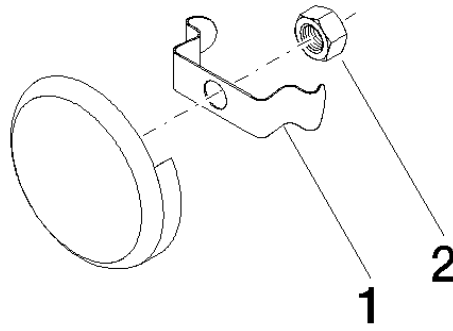

Vacuum breaker - Brushed Dark Platinum

36 150 970

- rosette Ø 70 mm
- Exposed trim parts**
- for bath inlet with pop-up waste and overflow (35 247 970 90 or 35 246 970 90)**
- Exposed trim parts
- for bath inlet with pop-up waste and overflow (35 247 970 90 or 35 246 970 90)

Required miscellaneous

Vacuum breaker -

35 150 970 90

Vacuum breaker - Brushed Dark Platinum

36 150 970

mm [inches]

Vacuum breaker - Brushed Dark Platinum

36 150 970

Vacuum breaker - Brushed Dark Platinum

36 150 970

Spare parts list

No.	Item Number	Name	Quantity used	Delivery time
	08 16 02 500 90	spring	2	2