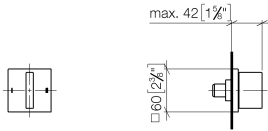

MEM Concealed two-way diverter - Dark Chrome

MEM

36 200 782

- rotary diverter
- rosette 60 x 60 mm
- WRAS 2307045

	Dark Chrome	36 200 782-19
	Chrome	36 200 782-00
	Brushed Platinum	36 200 782-06
	Platinum	36 200 782-08
	Brushed Durabross (23kt Gold)	36 200 782-28
	Brushed Champagne (22kt Gold)	36 200 782-46
	Champagne (22kt Gold)	36 200 782-47
	Brushed Dark Platinum	36 200 782-99

36 200 782

mm [inches]

Flow rate chart

Codes & Standards

DIN 4109

ISO 3822

Scottish Water
Byelaws

UK Water Supply
Regulations