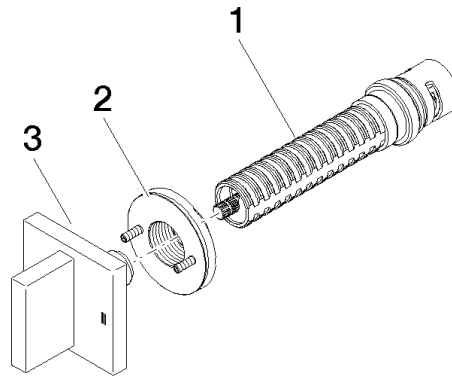

36 200 782

Parts for other
finishes can be found
here: [Chrome](#)