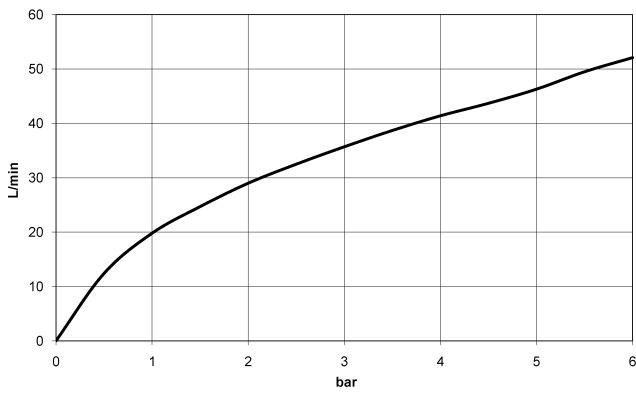

SYMETRICS Concealed three-way diverter - Brushed Light Gold

IMO

36 210 980

- rotary diverter
- rosette 60 x 60 mm
- WRAS 2307045

	Brushed Light Gold	36 210 980-27
	Chrome	36 210 980-00
	Brushed Platinum	36 210 980-06
	Brushed Durabronze (23kt Gold)	36 210 980-28
	Brushed Champagne (22kt Gold)	36 210 980-46
	Champagne (22kt Gold)	36 210 980-47
	Brushed Dark Platinum	36 210 980-99

36 210 980

mm [inches]

Flow rate chart

Codes & Standards

DIN 4109

ISO 3822

Scottish Water
Byelaws

UK Water Supply
Regulations