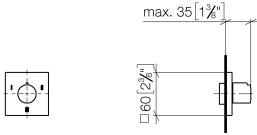

SYMETRICS Concealed three-way diverter - Brushed Light Gold

IMO

36 210 980

- rotary diverter
- rosette 60 x 60 mm
- WRAS 2307045

	Brushed Light Gold	36 210 980-27
	Chrome	36 210 980-00
	Brushed Platinum	36 210 980-06
	Brushed Durabronze (23kt Gold)	36 210 980-28
	Brushed Champagne (22kt Gold)	36 210 980-46
	Champagne (22kt Gold)	36 210 980-47
	Brushed Dark Platinum	36 210 980-99

36 210 980

mm [inches]

Flow rate chart

Codes & Standards

DIN 4109

ISO 3822

Scottish Water
Byelaws

UK Water Supply
Regulations