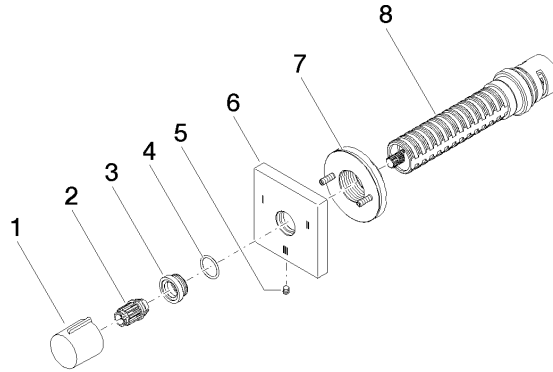

36 210 980

mm [inches]

Flow rate chart

Codes & Standards

DIN 4109

ISO 3822

Scottish Water
Byelaws

UK Water Supply
Regulations

Ü-Zeichen

SYMETRICS Concealed three-way diverter - Brushed Light Gold

IMO

36 210 980

Certificates

WRAS_2307

LGA_38

36 210 980

Product version from 4/1/2022

Parts for other
finishes can be found
here: [Chrome](#)

SYMETRICS Concealed three-way diverter - Brushed Light Gold

IMO

36 210 980

Spare parts list

Product version from 4/1/2022