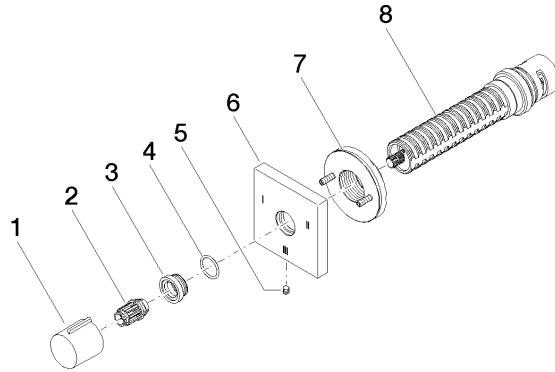

Scottish Water
Byelaws

UK Water Supply
Regulations

Ü-Zeichen

SYMETRICS Concealed three-way diverter - Brushed Durabronz (23kt Gold)

IMO

36 210 980

Certificates

WRAS_2307

LGA_38

36 210 980

Product version from 4/1/2022

SYMETRICS Concealed three-way diverter - Brushed Durabronz (23kt Gold)

IMO

36 210 980

Spare parts list

Product version from 4/1/2022