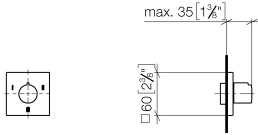

SYMETRICS Concealed three-way diverter - Brushed Durabronz (23kt Gold)

IMO

36 210 980

- rotary diverter
- rosette 60 x 60 mm
- WRAS 2307045

	Brushed Durabronz (23kt Gold)	36 210 980-28
	Chrome	36 210 980-00
	Brushed Platinum	36 210 980-06
	Brushed Light Gold	36 210 980-27
	Brushed Champagne (22kt Gold)	36 210 980-46
	Champagne (22kt Gold)	36 210 980-47
	Brushed Dark Platinum	36 210 980-99

Required miscellaneous

- Concealed three-way diverter -** 35 203 970 90
- max. recess depth 160 mm
 - min. recess depth 85 mm

36 210 980

mm [inches]

Flow rate chart

Codes & Standards

DIN 4109

ISO 3822