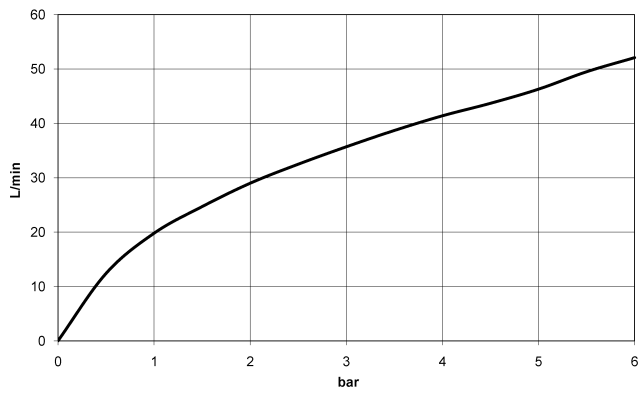

SYMETRICS Concealed three-way diverter - Champagne (22kt Gold)

IMO

36 210 980

- rotary diverter
- rosette 60 x 60 mm
- WRAS 2307045

	Champagne (22kt Gold)	36 210 980-47
	Chrome	36 210 980-00
	Brushed Platinum	36 210 980-06
	Brushed Light Gold	36 210 980-27
	Brushed Durabross (23kt Gold)	36 210 980-28
	Brushed Champagne (22kt Gold)	36 210 980-46
	Brushed Dark Platinum	36 210 980-99

36 210 980

mm [inches]

Flow rate chart

Codes & Standards

DIN 4109

ISO 3822

Scottish Water
Byelaws

UK Water Supply
Regulations