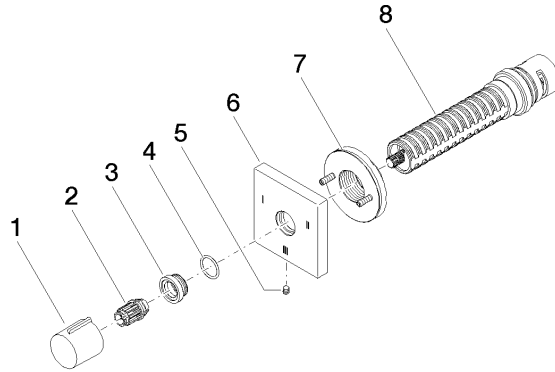

36 210 980

mm [inches]

Flow rate chart

Codes & Standards

DIN 4109

ISO 3822

Scottish Water
Byelaws

UK Water Supply
Regulations

Ü-Zeichen

SYMETRICS Concealed three-way diverter - Champagne (22kt Gold)

IMO

36 210 980

Certificates

WRAS_2307

LGA_38

36 210 980

Product version from 4/1/2022

Parts for other
finishes can be found
here: [Chrome](#)

SYMETRICS Concealed three-way diverter - Champagne (22kt Gold)

IMO

36 210 980

Spare parts list

Product version from 4/1/2022