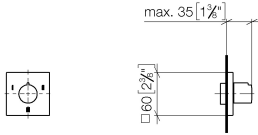

SYMETRICS Concealed three-way diverter - Champagne (22kt Gold)

IMO

36 210 980

- rotary diverter
- rosette 60 x 60 mm
- WRAS 2307045

	Champagne (22kt Gold)	36 210 980-47
	Chrome	36 210 980-00
	Brushed Platinum	36 210 980-06
	Brushed Light Gold	36 210 980-27
	Brushed Durabross (23kt Gold)	36 210 980-28
	Brushed Champagne (22kt Gold)	36 210 980-46
	Brushed Dark Platinum	36 210 980-99

36 210 980

mm [inches]

Flow rate chart

Codes & Standards

DIN 4109

ISO 3822

Scottish Water
Byelaws

UK Water Supply
Regulations