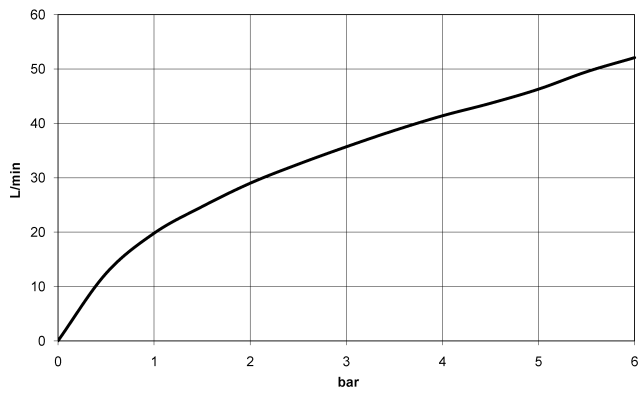

Required miscellaneous

- Concealed three-way diverter -** 35 203 970 90
- max. recess depth 160 mm
 - min. recess depth 85 mm

36 210 980

mm [inches]

Flow rate chart

Codes & Standards

DIN 4109

ISO 3822