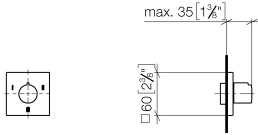

SYMETRICS Concealed three-way diverter - Brushed Dark Platinum

IMO

36 210 980

- rotary diverter
- rosette 60 x 60 mm
- WRAS 2307045

	Brushed Dark Platinum	36 210 980-99
	Chrome	36 210 980-00
	Brushed Platinum	36 210 980-06
	Brushed Light Gold	36 210 980-27
	Brushed Durabronze (23kt Gold)	36 210 980-28
	Brushed Champagne (22kt Gold)	36 210 980-46
	Champagne (22kt Gold)	36 210 980-47

Required miscellaneous

- Concealed three-way diverter -** 35 203 970 90
- max. recess depth 160 mm
 - min. recess depth 85 mm

36 210 980

mm [inches]

Flow rate chart

Codes & Standards

DIN 4109

ISO 3822