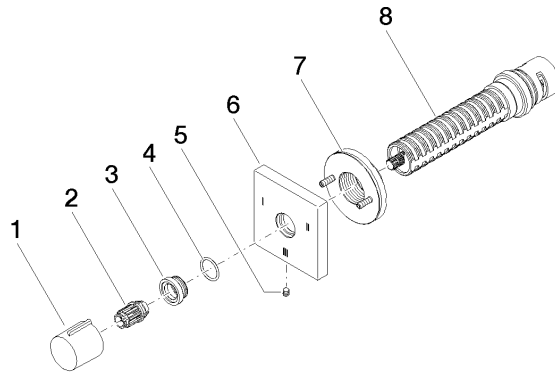

Scottish Water
Byelaws

UK Water Supply
Regulations

Ü-Zeichen

SYMETRICS Concealed three-way diverter - Brushed Dark Platinum

IMO

36 210 980

Certificates

WRAS_2307

LGA_38

36 210 980

Product version from 4/1/2022

SYMETRICS Concealed three-way diverter - Brushed Dark Platinum

IMO

36 210 980

Spare parts list

Product version from 4/1/2022