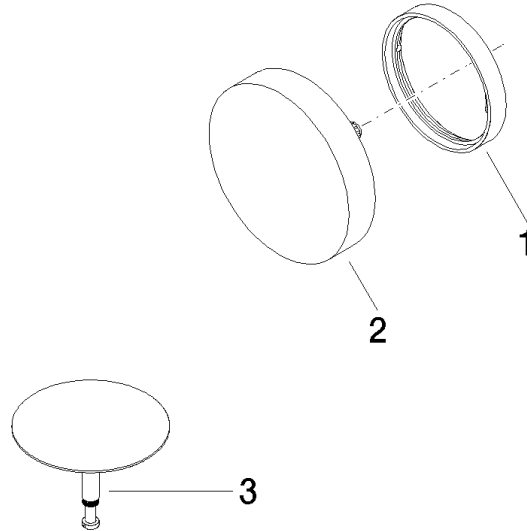

Pop-up waste and overflow - Brushed Platinum

IMO

36 243 970

- drain Ø 52mm
- Also suitable for king-size baths.**

Also suitable for king-size baths.

Fits: IMO, LULU, MADISON, MEM, TARA, CL.1, LISSÉ, VAIA, META, CYO

Required miscellaneous

- Pop-up waste and overflow -** 35 227 970 90
- bowden cable length 725 mm

36 243 970

mm [inches]

36 243 970

Spare parts list

No.	Item Number	Name	Quantity used	Delivery time
1	09 11 01 123-06	cover	1	10
2	90 20 97 061 00-06	handle	1	10
3	04 31 20 031 48-06	plug	1	10