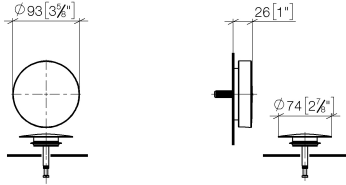

**Pop-up waste and overflow - Light Gold**

IMO

36 243 970

- drain Ø 52mm  
**Also suitable for king-size baths.**

Also suitable for king-size baths.

Fits: IMO, LULU, MADISON, MEM, TARA,  
CL.1, LISSÉ, VAIA, META, CYO

**Required miscellaneous**

**Pop-up waste and overflow - 35 227 970 90**

36 243 970

mm [inches]