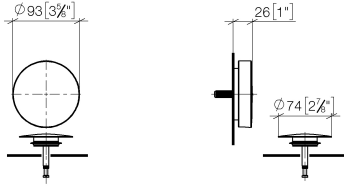

Pop-up waste and overflow - Brushed Light Gold

IMO

36 243 970

- drain Ø 52mm
Also suitable for king-size baths.

Also suitable for king-size baths.

Fits: IMO, LULU, MADISON, MEM, TARA,
CL.1, LISSÉ, VAIA, META, CYO

Required miscellaneous

Pop-up waste and overflow - 35 227 970 90

36 243 970

mm [inches]

Spare parts list

No.	Item Number	Name	Quantity used	Delivery time
1	09 11 01 123-27	cover	1	60
2	90 20 97 061 00-27	handle	1	30
3	04 31 20 031 48-27	plug	1	-