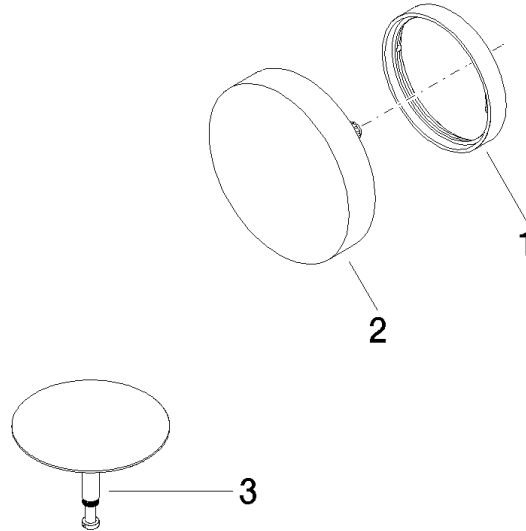

Pop-up waste and overflow - Brushed Light Gold

IMO

36 243 970

- drain Ø 52mm
Also suitable for king-size baths.

Also suitable for king-size baths.

Fits: IMO, LULU, MADISON, MEM, TARA,
CL.1, LISSÉ, VAIA, META, CYO

Required miscellaneous

Pop-up waste and overflow - 35 227 970 90

36 243 970

mm [inches]

Spare parts list

No.	Item Number	Name	Quantity used	Delivery time
1	09 11 01 123-27	cover	1	60
2	90 20 97 061 00-27	handle	1	30
3	04 31 20 031 48-27	plug	1	-