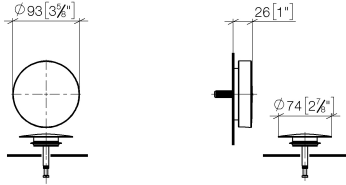

Pop-up waste and overflow - Matte Black

IMO

36 243 970

- drain Ø 52mm
- Also suitable for king-size baths.**

Also suitable for king-size baths.

Fits: IMO, LULU, MADISON, MEM, TARA, CL.1, LISSÉ, VAIA, META, CYO

Required miscellaneous

- Pop-up waste and overflow -** 35 227 970 90
- bowden cable length 725 mm

36 243 970

mm [inches]

36 243 970

Spare parts list

No.	Item Number	Name	Quantity used	Delivery time
1	09 11 01 123-33	cover	1	30
2	90 20 97 061 00-33	handle	1	30
3	04 31 20 031 48-33	plug	1	30