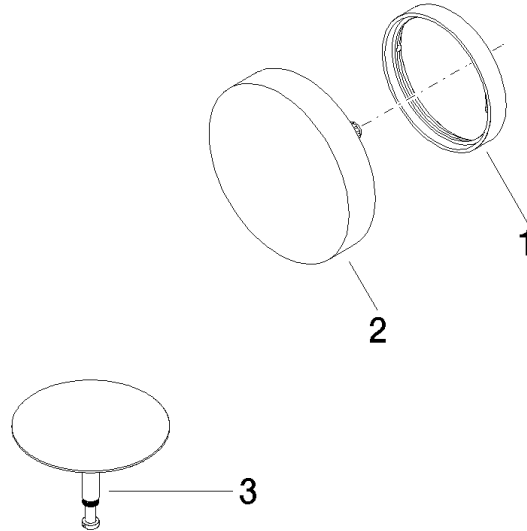

Pop-up waste and overflow - Brushed Bronze

IMO

36 243 970

- drain Ø 52mm

Also suitable for king-size baths.

Fits: IMO, LULU, MADISON, MEM, TARA,  
CL.1, LISSÉ, VAIA, META, CYO

	Brushed Bronze	36 243 970-42
	Chrome	36 243 970-00
	Brushed Platinum	36 243 970-06
	Platinum	36 243 970-08
	Durabronze (23kt Gold)	36 243 970-09
	Dark Chrome	36 243 970-19
	Light Gold	36 243 970-26
	Brushed Light Gold	36 243 970-27
	Brushed Durabronze (23kt Gold)	36 243 970-28
	Matte Black	36 243 970-33
	Brushed Champagne (22kt Gold)	36 243 970-46
	Champagne (22kt Gold)	36 243 970-47
	Brushed Chrome	36 243 970-93
	Brushed Dark Platinum	36 243 970-99

36 243 970

mm [inches]

36 243 970

Parts for other finishes can be found here: [Chrome](#)

### Spare parts list

No.	Item Number	Name	Quantity used	Delivery time
1	09 11 01 123-42	cover	1	60
2	90 20 97 061 00-42	handle	1	30
3	04 31 20 031 48-42	plug	1	-

Spare part can no longer be ordered, please order the replacement item