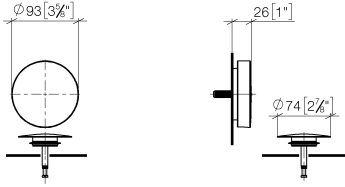

Pop-up waste and overflow - Brushed Chrome

IMO

36 243 970

- drain Ø 52mm
- Also suitable for king-size baths.**

Also suitable for king-size baths.

Fits: IMO, LULU, MADISON, MEM, TARA, CL.1, LISSÉ, VAIA, META, CYO

Required miscellaneous

- Pop-up waste and overflow -** 35 227 970 90
- bowden cable length 725 mm

36 243 970

mm [inches]

36 243 970

Spare parts list

No.	Item Number	Name	Quantity used	Delivery time
1	09 11 01 123-93	cover	1	20
2	90 20 97 061 00-93	handle	1	20
3	04 31 20 031 48-93	plug	1	60