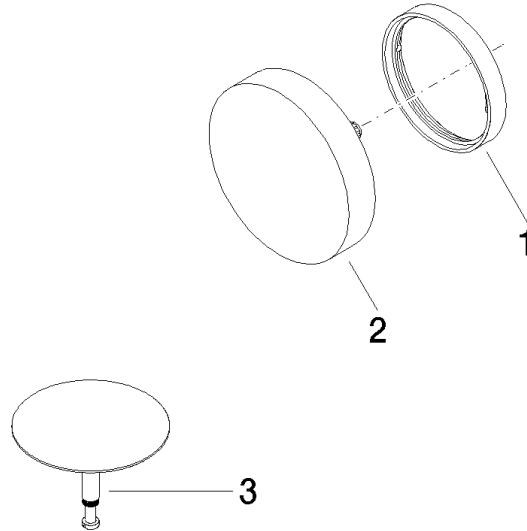

Pop-up waste and overflow - Brushed Chrome

IMO

36 243 970

- drain Ø 52mm
- Also suitable for king-size baths.**

Also suitable for king-size baths.

Fits: IMO, LULU, MADISON, MEM, TARA, CL.1, LISSÉ, VAIA, META, CYO

Required miscellaneous

- Pop-up waste and overflow -** 35 227 970 90
- bowden cable length 725 mm

36 243 970

mm [inches]

36 243 970

Spare parts list

No.	Item Number	Name	Quantity used	Delivery time
1	09 11 01 123-93	cover	1	20
2	90 20 97 061 00-93	handle	1	20
3	04 31 20 031 48-93	plug	1	60