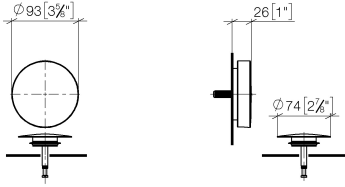

Pop-up waste and overflow - Brushed Dark Platinum

IMO

36 243 970

- drain Ø 52mm
Also suitable for king-size baths.

Also suitable for king-size baths.

Fits: IMO, LULU, MADISON, MEM, TARA, CL.1, LISSÉ, VAIA, META, CYO

Required miscellaneous

- Pop-up waste and overflow -** 35 227 970 90
- bowden cable length 725 mm

36 243 970

mm [inches]

36 243 970

Spare parts list

No.	Item Number	Name	Quantity used	Delivery time
1	09 11 01 123-99	cover	1	30
2	90 20 97 061 00-99	handle	1	30
3	04 31 20 031 48-99	plug	1	30