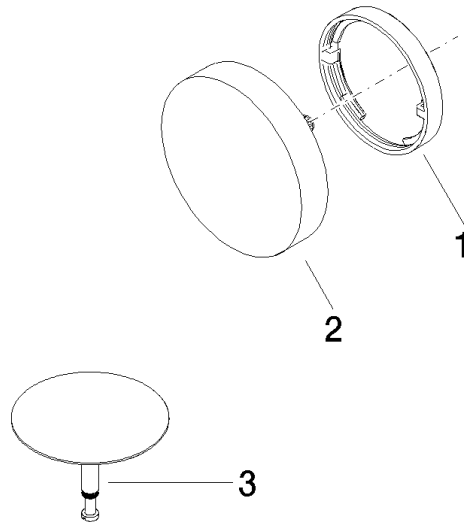

Required miscellaneous

**Vacuum breaker -**  
•3/4" connection

35 150 970 90

Required miscellaneous

**Bath spout with pop-up waste and overflow -**  
•bowden cable length 725 mm

35 248 970 90

36 247 970

36 247 970

### Spare parts list

No.	Item Number	Name	Quantity used	Delivery time
1	09 11 01 124-27	cover	1	60
2	90 20 97 061 00-27	handle	1	30
3	04 31 20 031 48-27	plug	1	-

Spare part can no longer be ordered, please order the replacement item