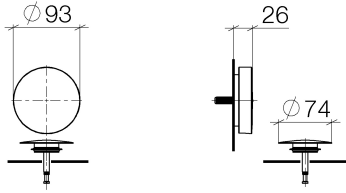

36 247 970

Fits: IMO, LULU, MADISON, MEM, TARA, CL.1, LISSÉ, VAIA, META, CYO

- drain Ø 52mm
- max. flow 27.8 l/min at 3 bar flow pressure

Also suitable for king-size baths.

In combination with 35 021 970 90 concealed single-lever mixer, is intrinsically safe under DIN EN 1717. Alternatively, ensure protection with vacuum breaker 35 150 970 90.

Required miscellaneous

Vacuum breaker -
•3/4" connection

35 150 970 90

Required miscellaneous

Vacuum breaker - Champagne (22kt Gold)

36 150 970-47

Required miscellaneous

Bath spout with pop-up waste and overflow -
•bowden cable length 725 mm

35 248 970 90

36 247 970

36 247 970

Spare parts list

No.	Item Number	Name	Quantity used	Delivery time
1	09 11 01 124-47	cover	1	60
2	90 20 97 061 00-47	handle	1	30
3	04 31 20 031 48-47	plug	1	30