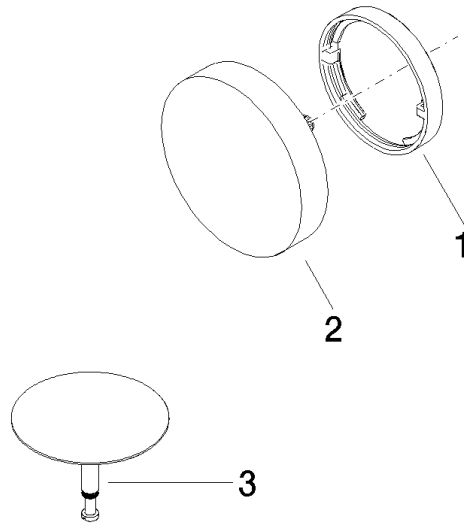

Required miscellaneous

Vacuum breaker -
•3/4" connection

35 150 970 90

Required miscellaneous

Vacuum breaker - Champagne (22kt Gold)

36 150 970-47

Required miscellaneous

Bath spout with pop-up waste and overflow -
•bowden cable length 725 mm

35 248 970 90

36 247 970

36 247 970

Spare parts list

No.	Item Number	Name	Quantity used	Delivery time
1	09 11 01 124-47	cover	1	60
2	90 20 97 061 00-47	handle	1	30
3	04 31 20 031 48-47	plug	1	30