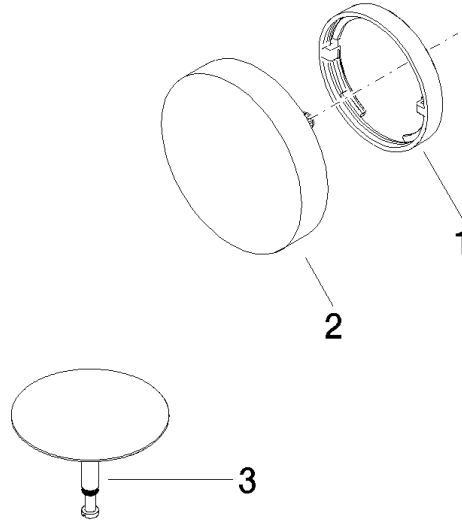

Required miscellaneous

Vacuum breaker -
•3/4" connection

35 150 970 90

Required miscellaneous

Vacuum breaker - Brushed Dark Platinum

36 150 970-99

Required miscellaneous

Bath spout with pop-up waste and overflow -
•bowden cable length 725 mm

35 248 970 90

36 247 970

36 247 970

Spare parts list

No.	Item Number	Name	Quantity used	Delivery time
1	09 11 01 124-99	cover	1	30
2	90 20 97 061 00-99	handle	1	30
3	04 31 20 031 48-99	plug	1	30