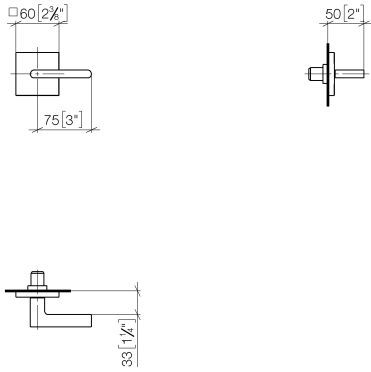

CL.1 Wall valve - Champagne (22kt Gold)

36 310 715 Product version from 10/14/2020

- rosette 60 x 60 mm

CL.1 Wall valve - Champagne (22kt Gold)

36 310 715 Product version from 10/14/2020

mm [inches]

Flow rate chart

CL.1 Wall valve - Champagne (22kt Gold)

36 310 715 Product version from 10/14/2020

Spare parts list

No.	Item Number	Name	Quantity used	Delivery time
1	90 20 70 057 06-47	handle	1	30
2	90 21 02 108 00 90	disc	1	2