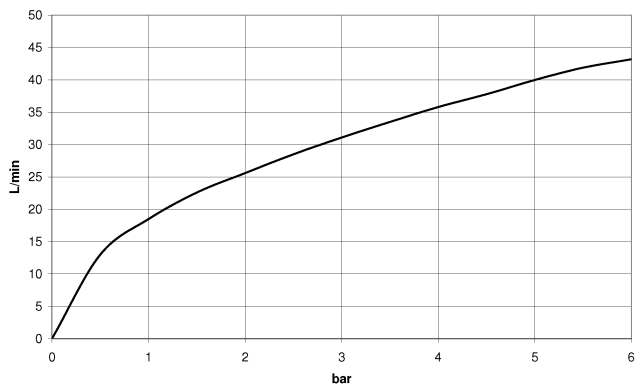

CL.1 Wall valve - Champagne (22kt Gold)

36 310 715 Product version from 10/14/2020

- rosette 60 x 60 mm

CL.1 Wall valve - Champagne (22kt Gold)

36 310 715 Product version from 10/14/2020

mm [inches]

Flow rate chart

CL.1 Wall valve - Champagne (22kt Gold)

36 310 715 Product version from 10/14/2020

Spare parts list

No.	Item Number	Name	Quantity used	Delivery time
1	90 20 70 057 06-47	handle	1	30
2	90 21 02 108 00 90	disc	1	2