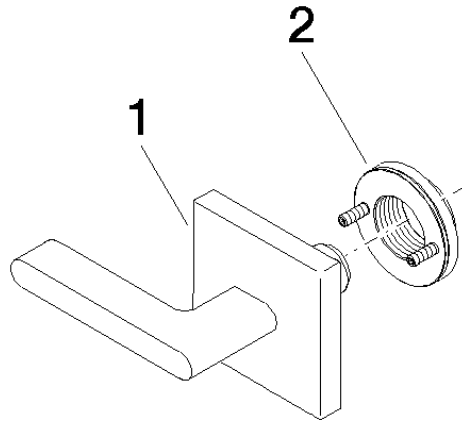

CL.1 Wall valve - Champagne (22kt Gold)

36 310 715 Product version from 10/14/2020

- rosette 60 x 60 mm

CL.1 Wall valve - Champagne (22kt Gold)

36 310 715 Product version from 10/14/2020

mm [inches]

Flow rate chart

CL.1 Wall valve - Champagne (22kt Gold)

36 310 715 Product version from 10/14/2020

Spare parts list

No.	Item Number	Name	Quantity used	Delivery time
1	90 20 70 057 06-47	handle	1	30
2	90 21 02 108 00 90	disc	1	2