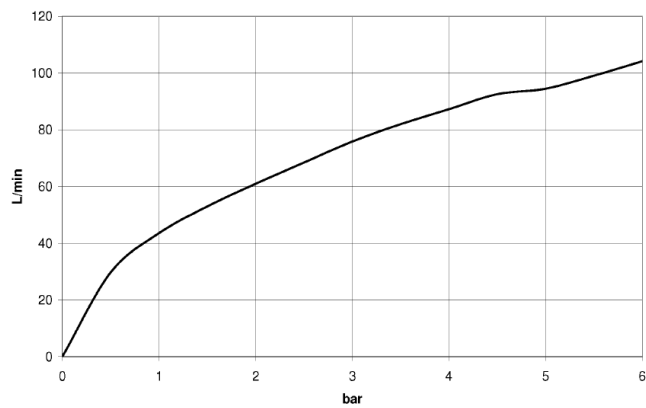

## Wall valve - Brushed Chrome

---

36 310 740

- without rosette
- handle Ø 60mm

## Wall valve - Brushed Chrome

36 310 740

### Flow rate chart

Wall valve - Brushed Chrome

---

36 310 740