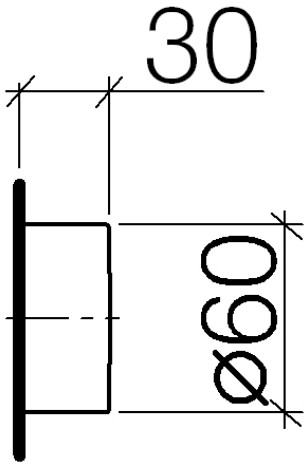

## Wall valve - Brushed Chrome

---

36 310 740

- without rosette
- handle Ø 60mm

## Wall valve - Brushed Chrome

36 310 740

### Flow rate chart

Wall valve - Brushed Chrome

---

36 310 740