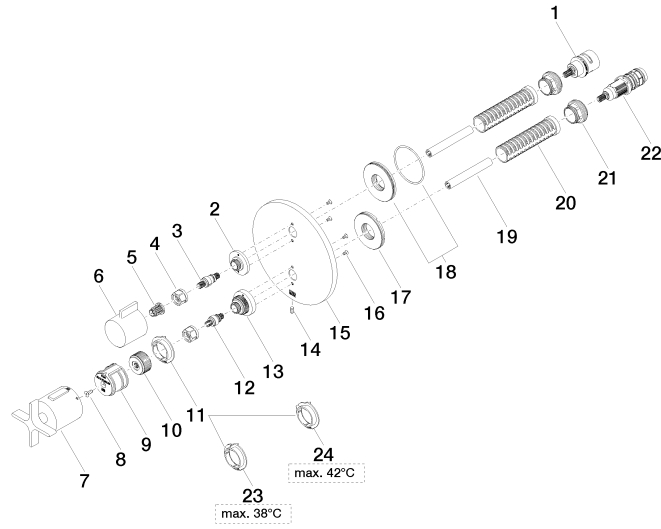

Required miscellaneous

Concealed thermostat - 35 425 970 90
 •max. recess depth 136 mm
 •min. recess depth 80 mm

Required miscellaneous

xGRID Installation track 555 mm - 12 360 970 90

36 425 809
mm [inches]

Flow rate chart

Certificates

LGA_19385.

LGA_19384.

WRAS_1906098.

36 425 809

VAIA Concealed thermostat with one function volume control - Brushed Platinum

VAIA

36 425 809

Spare parts list

| No. | Item Number | Name | Quantity used | Delivery time |
|-----|--------------------|------------|---------------|---------------|
| 1 | 90 90 03 166 00 90 | top | 1 | 2 |
| 2 | 09 12 12 053-06 | base | 1 | 10 |
| 3 | 04 29 06 111 01-00 | spindle | 1 | 10 |
| 4 | 90 23 30 023 00 90 | nut | 2 | 2 |
| 5 | 90 12 12 002 00 90 | fixing cap | 1 | 2 |
| 6 | 09 20 67 006-06 | handle | 1 | 10 |
| 7 | 90 17 33 032 00-06 | handle | 1 | 10 |
| 8 | 90 30 30 124 00 90 | screw | 1 | 2 |
| 9 | 90 12 12 052 00 90 | base | 1 | 2 |
| 10 | 09 12 12 054 90 | base | 1 | 2 |
| 11 | 09 28 10 187 90 | regulator | 1 | 2 |
| 12 | 04 29 06 024 01-00 | spindle | 1 | 10 |
| 13 | 09 12 12 051-06 | base | 1 | 10 |
| 14 | 09 31 11 134 90 | pin | 1 | 2 |
| 15 | 09 11 02 242-06 | plate | 1 | 10 |
| 16 | 09 30 30 157 90 | screw | 4 | 2 |
| 17 | 09 30 01 296 90 | disc | 1 | 2 |
| 18 | 90 30 01 190 00 90 | disc | 1 | 2 |
| 19 | 90 23 01 124 00 90 | sleeve | 2 | 2 |
| 20 | 90 18 40 077 01 90 | spindle | 2 | 2 |
| 21 | 09 24 04 257 90 | nut | 2 | 2 |
| 22 | 90 15 02 013 00 90 | cartridge | 1 | 2 |
| 23 | 09 28 10 188 90 | regulator | 1 | 2 |
| 24 | 09 28 10 189 90 | regulator | 1 | 2 |