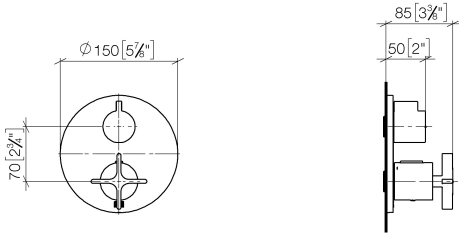

Required miscellaneous

Concealed thermostat - 35 425 970 90
 •max. recess depth 136 mm
 •min. recess depth 80 mm

Required miscellaneous

xGRID Installation track 555 mm - 12 360 970 90

36 425 809
mm [inches]