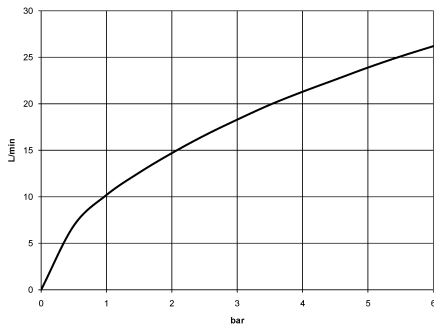

Flow rate chart

Certificates

LGA_19385.

LGA_19384.

WRAS_1906098.