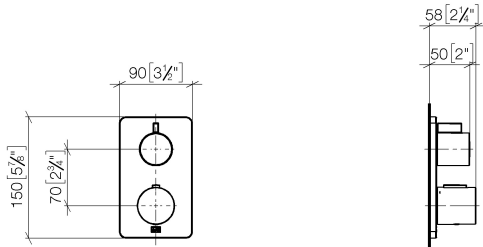

DORNBACHT YARRE Concealed thermostat with one function volume control - Soft Black

36 425 832

- cover plate Ø 150 mm
- temperature control handle with safety limit stop at 38°C
- hot water temperature limiter, can be preset
- WRAS

36 425 832
mm [inches]

Certificates

LGA_19385.

LGA_19384.

WRAS_1906098.

DORNBACHT YARRE Concealed thermostat with one function volume control - Soft Black

36 425 832

DORNBRACHT YARRE Concealed thermostat with one function volume control - Soft Black