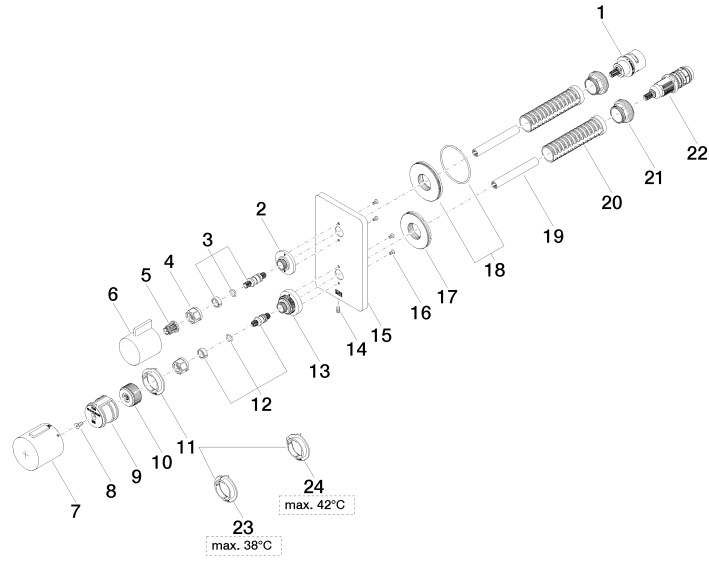

DORNBACHT YARRE Concealed thermostat with one function volume control - Soft Black

36 425 832

- cover plate Ø 150 mm
- temperature control handle with safety limit stop at 38°C
- hot water temperature limiter, can be preset
- WRAS

36 425 832
mm [inches]

Certificates

LGA_19385.

LGA_19384.

WRAS_1906098.

DORNBACHT YARRE Concealed thermostat with one function volume control - Soft Black

36 425 832

DORNBRACHT YARRE Concealed thermostat with one function volume control - Soft Black

36 425 832

Spare parts list

No.	Item Number	Name	Quantity used	Delivery time
1	90 90 03 166 00 90	top	1	2
2	09 12 12 053-69	base	1	60
3	04 29 06 111 01-00	spindle	1	10
4	90 23 30 023 00 90	nut	2	2
5	90 12 12 002 00 90	fixing cap	1	2
6	09 20 67 006-69	handle	1	60
7	90 17 33 017 00-69	handle	1	-
Spare part can no longer be ordered, please order the replacement item				
8	90 30 30 124 00 90	screw	1	2
9	90 12 12 052 00 90	base	1	2
10	09 12 12 054 90	base	1	2
11	09 28 10 187 90	regulator	1	2
12	04 29 06 024 01-00	spindle	1	10
13	09 12 12 051-69	base	1	60
14	09 31 11 134 90	pin	1	2
15	09 11 02 246-69	plate	1	60
16	09 30 30 157 90	screw	4	2
17	09 30 01 296 90	disc	1	2
18	90 30 01 190 00 90	disc	1	2
19	90 23 01 124 00 90	sleeve	2	2
20	90 18 40 077 01 90	spindle	2	2
21	09 24 04 257 90	nut	2	2
22	90 15 02 013 00 90	cartridge	1	2
23	09 28 10 188 90	regulator	1	2
24	09 28 10 189 90	regulator	1	2