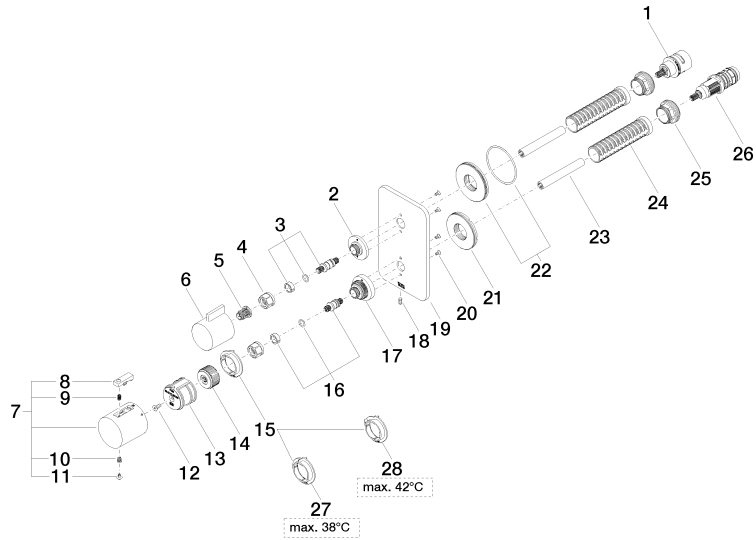

**LISSÉ Concealed thermostat with one function volume control - Brushed Chrome**

LISSÉ

36 425 845

- cover plate 150 x 90 mm
- temperature control handle with safety limit stop at 38°C
- hot water temperature limiter, can be preset

LGA\_19385.

DVGW\_DW-  
6512DN0119.

LGA\_19384.

WRAS\_1906098.

LISSÉ Concealed thermostat with one function volume control - Brushed  
Chrome

LISSÉ

36 425 845  
Parts for other  
finishes can be found  
here: Chrome

## LISSÉ Concealed thermostat with one function volume control - Brushed Chrome

LISSÉ

36 425 845

### Spare parts list

No.	Item Number	Name	Quantity used	Delivery time
1	90 90 03 166 00 90	top	1	2
2	09 12 12 053-93	base	1	20
3	04 29 06 111 01-00	spindle	1	10
4	90 23 30 023 00 90	nut	2	2
5	90 12 12 002 00 90	fixing cap	1	2
6	09 20 67 006-93	handle	1	20
7	90 17 33 004 00-93	handle	1	20
8	90 21 33 011 00-13	handle	1	2
9	90 16 02 027 00 90	spring	1	2
10	90 30 30 136 00 90	screw	1	2
11	90 31 20 049 00-13	plug	1	30
12	90 30 30 124 00 90	screw	1	2
13	90 12 12 052 00 90	base	1	2
14	09 12 12 054 90	base	1	2
15	09 28 10 187 90	regulator	1	2
16	04 29 06 024 01-00	spindle	1	10
17	09 12 12 051-93	base	1	20
18	09 31 11 134 90	pin	1	2
19	09 11 02 302-93	plate	1	20
20	09 30 30 157 90	screw	4	2
21	09 30 01 296 90	disc	1	2
22	90 30 01 190 00 90	disc	1	2
23	90 23 01 124 00 90	sleeve	2	2
24	90 18 40 077 01 90	spindle	2	2
25	09 24 04 257 90	nut	2	2
26	90 15 02 013 00 90	cartridge	1	2
27	09 28 10 188 90	regulator	1	2
28	09 28 10 189 90	regulator	1	2