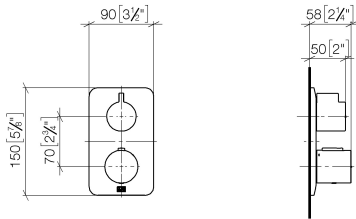

**LISSÉ Concealed thermostat with one function volume control - Brushed Chrome**

LISSÉ

36 425 845

- cover plate 150 x 90 mm
- temperature control handle with safety limit stop at 38°C
- hot water temperature limiter, can be preset

	Brushed Chrome	36 425 845-93
	Chrome	36 425 845-00
	Brushed Platinum	36 425 845-06
	Dark Chrome	36 425 845-19
	Matte Black	36 425 845-33
	Brushed Dark Platinum	36 425 845-99

36 425 845  
mm [inches]

Certificates

LGA\_19385.

DVGW\_DW-  
6512DN0119.

LGA\_19384.

WRAS\_1906098.

LISSÉ Concealed thermostat with one function volume control - Brushed  
Chrome

LISSÉ

36 425 845  
Parts for other  
finishes can be found  
here: Chrome