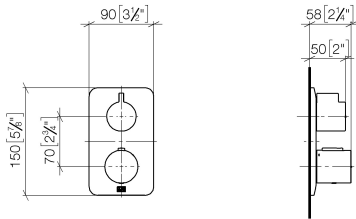

LISSÉ Concealed thermostat with one function volume control - Brushed Dark Platinum

LISSÉ

36 425 845

- cover plate 150 x 90 mm
- temperature control handle with safety limit stop at 38°C
- hot water temperature limiter, can be preset

	Brushed Dark Platinum	36 425 845-99
	Chrome	36 425 845-00
	Brushed Platinum	36 425 845-06
	Dark Chrome	36 425 845-19
	Matte Black	36 425 845-33
	Brushed Chrome	36 425 845-93

Recommended miscellaneous

xGRID Attachment set for integrating in the dry wall construction -

12 340 970 90

Required miscellaneous

xGRID Installation track 555 mm - 12 360 970 90

36 425 845
mm [inches]

Certificates

LGA_19385.

DVGW_DW-
6512DN0119.

LGA_19384.