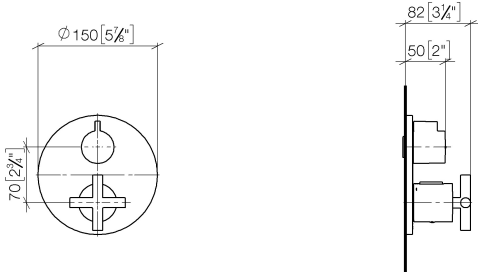

**TARA Concealed thermostat with one function volume control - Brushed Champagne (22kt Gold)**

TARA

36 425 892

- cover plate Ø 150 mm
- temperature control handle with safety limit stop at 38°C
- hot water temperature limiter, can be preset

**Required miscellaneous**

- Concealed thermostat with built-in isolators - 35 426 970 90**
- max. recess depth 136 mm
  - min. recess depth 80 mm

36 425 892  
mm [inches]

Flow rate chart

Certificates

LGA\_19385.

TARA

36 425 892

Spare parts list

No.	Item Number	Name	Quantity used	Delivery time
1	90 90 03 166 00 90	top	1	2
2	09 12 12 053-46	base	1	60
3	04 29 06 111 01-00	spindle	1	10
4	90 23 30 023 00 90	nut	2	2
5	90 12 12 002 00 90	fixing cap	1	2
6	09 20 67 006-46	handle	1	30
7	90 17 33 022 00-46	handle	1	30
8	90 30 30 124 00 90	screw	1	2
9	90 12 12 052 00 90	base	1	2
10	09 12 12 054 90	base	1	2
11	09 28 10 187 90	regulator	1	2
12	04 29 06 024 01-00	spindle	1	10
13	09 12 12 051-46	base	1	60
14	09 31 11 134 90	pin	1	2
15	09 11 02 242-46	plate	1	60
16	09 30 30 157 90	screw	4	2
17	09 30 01 296 90	disc	1	2
18	90 30 01 190 00 90	disc	1	2
19	90 23 01 124 00 90	sleeve	2	2
20	90 18 40 077 01 90	spindle	2	2
21	09 24 04 257 90	nut	2	2
22	90 15 02 013 00 90	cartridge	1	2
23	09 28 10 188 90	regulator	1	2
24	09 28 10 189 90	regulator	1	2