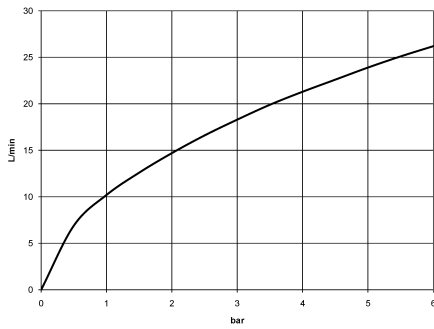

**Required miscellaneous**

- Concealed thermostat with built-in isolators - 35 426 970 90**
- max. recess depth 136 mm
  - min. recess depth 80 mm

36 425 892  
mm [inches]

Flow rate chart

Certificates

LGA\_19385.