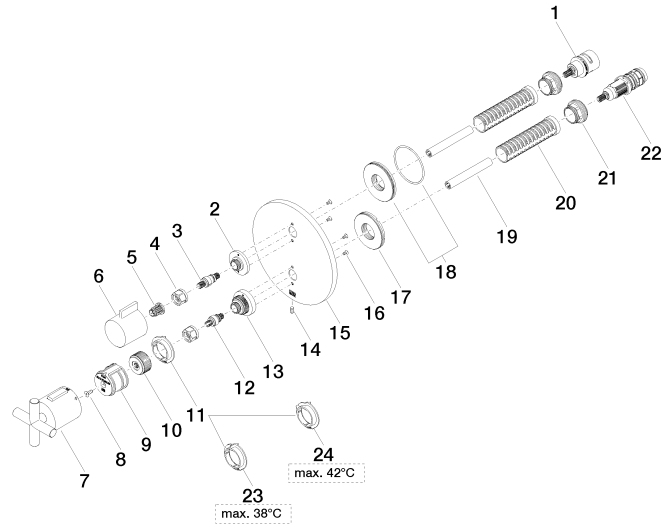

**TARA Concealed thermostat with one function volume control - Brushed Champagne (22kt Gold)**

TARA

36 425 892

- cover plate Ø 150 mm
- temperature control handle with safety limit stop at 38°C
- hot water temperature limiter, can be preset

**Required miscellaneous**

- Concealed thermostat with built-in isolators - 35 426 970 90**
- max. recess depth 136 mm
  - min. recess depth 80 mm

36 425 892  
mm [inches]

Flow rate chart

Certificates

LGA\_19385.

LGA\_19384.

WRAS\_1906098.

TARA Concealed thermostat with one function volume control - Brushed  
Champagne (22kt Gold)

TARA

36 425 892

TARA Concealed thermostat with one function volume control - Brushed  
Champagne (22kt Gold)

TARA

36 425 892

Spare parts list

No.	Item Number	Name	Quantity used	Delivery time
1	90 90 03 166 00 90	top	1	2
2	09 12 12 053-46	base	1	60
3	04 29 06 111 01-00	spindle	1	10
4	90 23 30 023 00 90	nut	2	2
5	90 12 12 002 00 90	fixing cap	1	2
6	09 20 67 006-46	handle	1	30
7	90 17 33 022 00-46	handle	1	30
8	90 30 30 124 00 90	screw	1	2
9	90 12 12 052 00 90	base	1	2
10	09 12 12 054 90	base	1	2
11	09 28 10 187 90	regulator	1	2
12	04 29 06 024 01-00	spindle	1	10
13	09 12 12 051-46	base	1	60
14	09 31 11 134 90	pin	1	2
15	09 11 02 242-46	plate	1	60
16	09 30 30 157 90	screw	4	2
17	09 30 01 296 90	disc	1	2
18	90 30 01 190 00 90	disc	1	2
19	90 23 01 124 00 90	sleeve	2	2
20	90 18 40 077 01 90	spindle	2	2
21	09 24 04 257 90	nut	2	2
22	90 15 02 013 00 90	cartridge	1	2
23	09 28 10 188 90	regulator	1	2
24	09 28 10 189 90	regulator	1	2