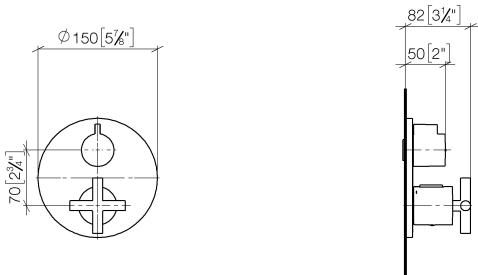

Required miscellaneous

xGRID Installation track 555 mm - 12 360 970 90

Required miscellaneous

Concealed thermostat - 35 425 970 90
 •max. recess depth 136 mm
 •min. recess depth 80 mm

Recommended miscellaneous

xGRID Attachment set for integrating in the dry wall construction - 12 340 970 90

36 425 892
mm [inches]

Flow rate chart

Certificates

LGA_19385.

LGA_19384.

WRAS_1906098.

36 425 892