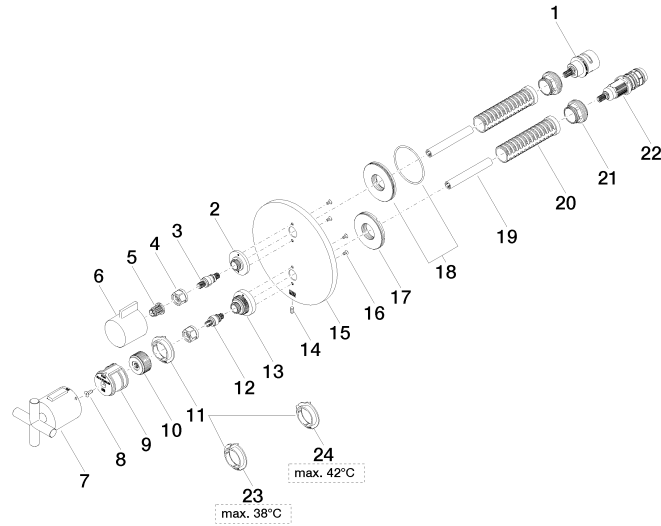

Required miscellaneous

xGRID Installation track 555 mm - 12 360 970 90

Required miscellaneous

Concealed thermostat - 35 425 970 90
 •max. recess depth 136 mm
 •min. recess depth 80 mm

Recommended miscellaneous

xGRID Attachment set for integrating in the dry wall construction - 12 340 970 90

36 425 892
mm [inches]

Flow rate chart

Certificates

LGA_19385.

LGA_19384.

WRAS_1906098.

36 425 892

TARA Concealed thermostat with one function volume control - Brushed Dark
Platinum

TARA

36 425 892

Spare parts list

No.	Item Number	Name	Quantity used	Delivery time
1	90 90 03 166 00 90	top	1	2
2	09 12 12 053-99	base	1	30
3	04 29 06 111 01-00	spindle	1	10
4	90 23 30 023 00 90	nut	2	2
5	90 12 12 002 00 90	fixing cap	1	2
6	09 20 67 006-99	handle	1	30
7	90 17 33 022 00-99	handle	1	30
8	90 30 30 124 00 90	screw	1	2
9	90 12 12 052 00 90	base	1	2
10	09 12 12 054 90	base	1	2
11	09 28 10 187 90	regulator	1	2
12	04 29 06 024 01-00	spindle	1	10
13	09 12 12 051-99	base	1	30
14	09 31 11 134 90	pin	1	2
15	09 11 02 242-99	plate	1	30
16	09 30 30 157 90	screw	4	2
17	09 30 01 296 90	disc	1	2
18	90 30 01 190 00 90	disc	1	2
19	90 23 01 124 00 90	sleeve	2	2
20	90 18 40 077 01 90	spindle	2	2
21	09 24 04 257 90	nut	2	2
22	90 15 02 013 00 90	cartridge	1	2
23	09 28 10 188 90	regulator	1	2
24	09 28 10 189 90	regulator	1	2