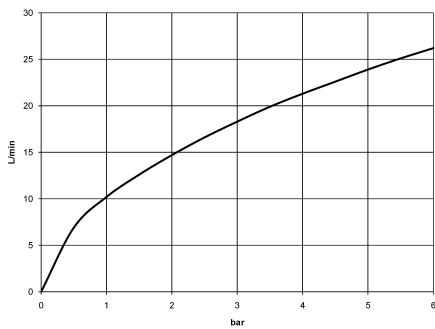

Required miscellaneous

xGRID Installation track 555 mm - 12 360 970 90

Required miscellaneous

Concealed thermostat - 35 425 970 90
 •max. recess depth 136 mm
 •min. recess depth 80 mm

Recommended miscellaneous

xGRID Attachment set for integrating in the dry wall construction - 12 340 970 90

36 425 892
mm [inches]

Flow rate chart

Certificates

LGA_19385.

LGA_19384.

WRAS_1906098.

36 425 892