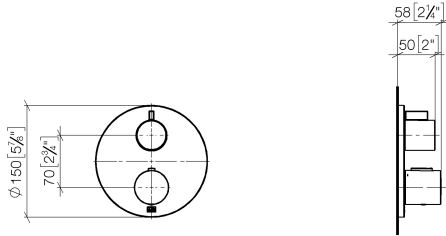

**Required miscellaneous**

**Concealed thermostat -** 35 425 970 90  
 •min. recess depth mm  
 •max. recess depth mm

**Required miscellaneous**

**xGRID Installation track 555 mm -** 12 360 970 90

**Concealed thermostat with one function volume control - Light Gold**

36 425 970 Product version from 6/30/2022

mm [inches]

**Flow rate chart**

**Codes & Standards**

DIN 4109

EN 1111

ISO 3822

Scottish Water  
Byelaws