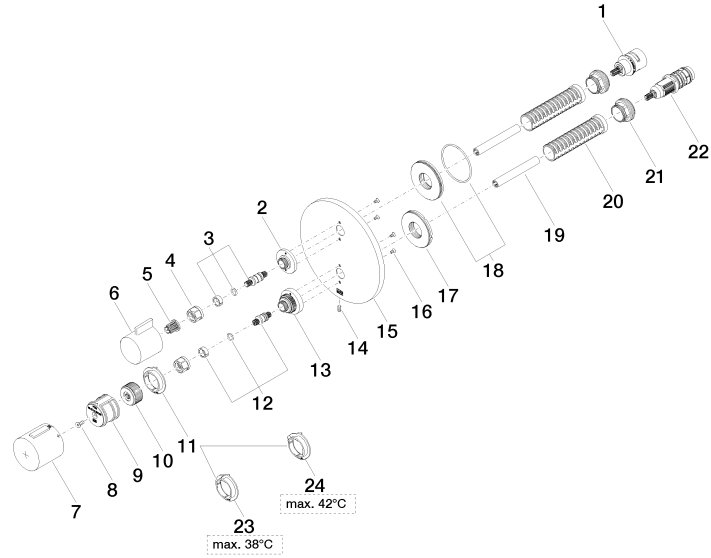

Concealed thermostat with one function volume control - Light Gold

36 425 970 Product version from 6/30/2022

Concealed thermostat with one function volume control - Light Gold

36 425 970 Product version from 6/30/2022

Spare parts list

No.	Item Number	Name	Quantity used	Delivery time
1	90 90 03 166 00 90	top	1	2
2	09 12 12 053-26	base	1	60
3	04 29 06 111 01-00	spindle	1	10
4	90 23 30 023 00 90	nut	2	2
5	90 12 12 002 00 90	fixing cap	1	2
6	09 20 67 006-26	handle	1	60
7	90 17 33 017 00-26	handle	1	30
8	90 30 30 124 00 90	screw	1	2
9	90 12 12 052 00 90	base	1	2
10	09 12 12 054 90	base	1	2
11	09 28 10 187 90	regulator	1	2
12	04 29 06 024 01-00	spindle	1	10
13	09 12 12 051-26	base	1	60
14	09 31 11 134 90	pin	1	2
15	09 11 02 242-26	plate	1	60
16	09 30 30 157 90	screw	4	2
17	09 30 01 296 90	disc	1	2
18	90 30 01 190 00 90	disc	1	2
19	90 23 01 124 00 90	sleeve	2	2
20	90 18 40 077 01 90	spindle	2	2
21	09 24 04 257 90	nut	2	2
22	90 15 02 013 00 90	cartridge	1	2
23	09 28 10 188 90	regulator	1	2
24	09 28 10 189 90	regulator	1	2