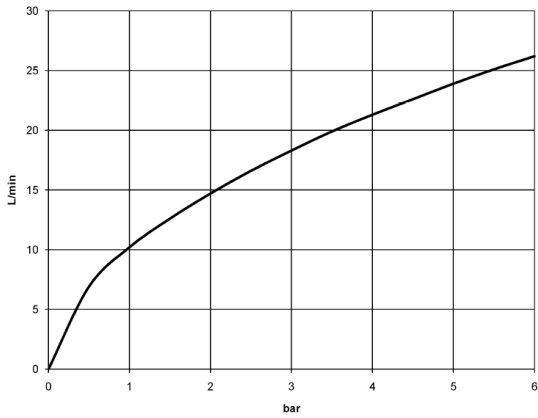

**Required miscellaneous**

**Concealed thermostat -** 35 425 970 90  
 •min. recess depth mm  
 •max. recess depth mm

**Required miscellaneous**

**xGRID Installation track 555 mm -** 12 360 970 90

**Concealed thermostat with one function volume control - Light Gold**

36 425 970 Product version from 6/30/2022

mm [inches]

**Flow rate chart**

**Codes & Standards**

DIN 4109

EN 1111

ISO 3822

Scottish Water  
Byelaws