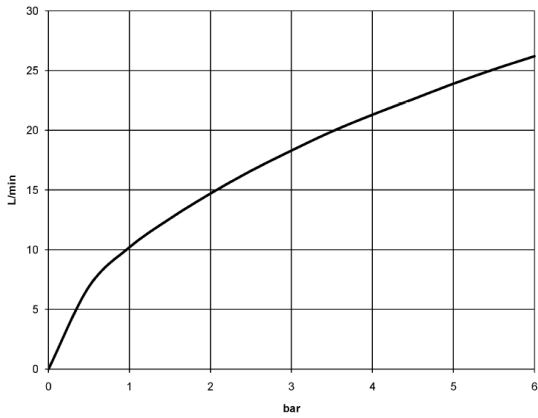

36 425 970

- cover plate Ø 150 mm
- temperature control handle with safety limit stop at 38°C
- hot water temperature limiter, can be preset
- WRAS 1906098

	Brushed Bronze	36 425 970-42
	Chrome	36 425 970-00
	Brushed Platinum	36 425 970-06
	Platinum	36 425 970-08
	Dark Chrome	36 425 970-19
	Light Gold	36 425 970-26
	Brushed Light Gold	36 425 970-27
	Brushed Durabronze (23kt Gold)	36 425 970-28
	Matte Black	36 425 970-33
	Brushed Champagne (22kt Gold)	36 425 970-46
	Champagne (22kt Gold)	36 425 970-47
	Brushed Chrome	36 425 970-93
	Brushed Dark Platinum	36 425 970-99

36 425 970

mm [inches]

Flow rate chart

Certificates

LGA_19385.

DVGW_DW-
6512DN0119.

LGA_19384.

WRAS_1906098.