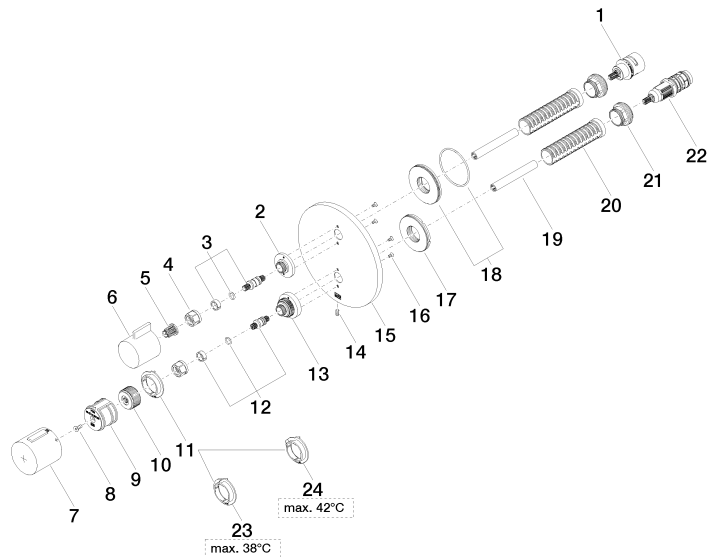

36 425 970

- cover plate Ø 150 mm
- temperature control handle with safety limit stop at 38°C
- hot water temperature limiter, can be preset
- WRAS 1906098

	Brushed Bronze	36 425 970-42
	Chrome	36 425 970-00
	Brushed Platinum	36 425 970-06
	Platinum	36 425 970-08
	Dark Chrome	36 425 970-19
	Light Gold	36 425 970-26
	Brushed Light Gold	36 425 970-27
	Brushed Durabronze (23kt Gold)	36 425 970-28
	Matte Black	36 425 970-33
	Brushed Champagne (22kt Gold)	36 425 970-46
	Champagne (22kt Gold)	36 425 970-47
	Brushed Chrome	36 425 970-93
	Brushed Dark Platinum	36 425 970-99

36 425 970

mm [inches]

Flow rate chart

Certificates

LGA_19385.

DVGW_DW-
6512DN0119.

LGA_19384.

WRAS_1906098.

36 425 970

Parts for other
finishes can be found
here: [Chrome](#)

36 425 970

Spare parts list

No.	Item Number	Name	Quantity used	Delivery time
1	90 90 03 166 00 90	top	1	2
2	09 12 12 053-42	base	1	60
3	04 29 06 111 01-00	spindle	1	10
4	90 23 30 023 00 90	nut	2	2
5	90 12 12 002 00 90	fixing cap	1	2
6	09 20 67 006-42	handle	1	60
7	90 17 33 017 00-42	handle	1	30
8	90 30 30 124 00 90	screw	1	2
9	90 12 12 052 00 90	base	1	2
10	09 12 12 054 90	base	1	2
11	09 28 10 187 90	regulator	1	2
12	04 29 06 024 01-00	spindle	1	10
13	09 12 12 051-42	base	1	60
14	09 31 11 134 90	pin	1	2
15	09 11 02 242-42	plate	1	60
16	09 30 30 157 90	screw	4	2
17	09 30 01 296 90	disc	1	2
18	90 30 01 190 00 90	disc	1	2
19	90 23 01 124 00 90	sleeve	2	2
20	90 18 40 077 01 90	spindle	2	2
21	09 24 04 257 90	nut	2	2
22	90 15 02 013 00 90	cartridge	1	2
23	09 28 10 188 90	regulator	1	2
24	09 28 10 189 90	regulator	1	2