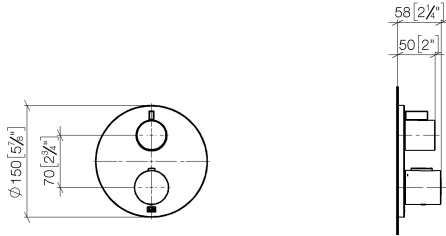

36 425 970

- cover plate Ø 150 mm
- temperature control handle with safety limit stop at 38°C
- hot water temperature limiter, can be preset
- WRAS 1906098

	Brushed Bronze	36 425 970-42
	Chrome	36 425 970-00
	Brushed Platinum	36 425 970-06
	Platinum	36 425 970-08
	Dark Chrome	36 425 970-19
	Light Gold	36 425 970-26
	Brushed Light Gold	36 425 970-27
	Brushed Durabronze (23kt Gold)	36 425 970-28
	Matte Black	36 425 970-33
	Brushed Champagne (22kt Gold)	36 425 970-46
	Champagne (22kt Gold)	36 425 970-47
	Brushed Chrome	36 425 970-93
	Brushed Dark Platinum	36 425 970-99

36 425 970

mm [inches]

Flow rate chart

Certificates

LGA_19385.

DVGW_DW-
6512DN0119.

LGA_19384.

WRAS_1906098.

36 425 970

Parts for other
finishes can be found
here: [Chrome](#)

36 425 970

Spare parts list

No.	Item Number	Name	Quantity used	Delivery time
1	90 90 03 166 00 90	top	1	2
2	09 12 12 053-42	base	1	60
3	04 29 06 111 01-00	spindle	1	10
4	90 23 30 023 00 90	nut	2	2
5	90 12 12 002 00 90	fixing cap	1	2
6	09 20 67 006-42	handle	1	60
7	90 17 33 017 00-42	handle	1	30
8	90 30 30 124 00 90	screw	1	2
9	90 12 12 052 00 90	base	1	2
10	09 12 12 054 90	base	1	2
11	09 28 10 187 90	regulator	1	2
12	04 29 06 024 01-00	spindle	1	10
13	09 12 12 051-42	base	1	60
14	09 31 11 134 90	pin	1	2
15	09 11 02 242-42	plate	1	60
16	09 30 30 157 90	screw	4	2
17	09 30 01 296 90	disc	1	2
18	90 30 01 190 00 90	disc	1	2
19	90 23 01 124 00 90	sleeve	2	2
20	90 18 40 077 01 90	spindle	2	2
21	09 24 04 257 90	nut	2	2
22	90 15 02 013 00 90	cartridge	1	2
23	09 28 10 188 90	regulator	1	2
24	09 28 10 189 90	regulator	1	2