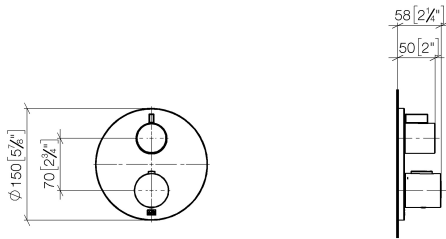

**Concealed thermostat with one function volume control - Brushed Dark
Platinum**

META

36 425 970

- cover plate Ø 150 mm
- temperature control handle with safety limit stop at 38°C
- hot water temperature limiter, can be preset
- WRAS 1906098

Required miscellaneous

Concealed thermostat - 35 425 970 90
 •max. recess depth 136 mm
 •min. recess depth 80 mm

Required miscellaneous

xGRID Installation track 555 mm - 12 360 970 90

36 425 970
mm [inches]