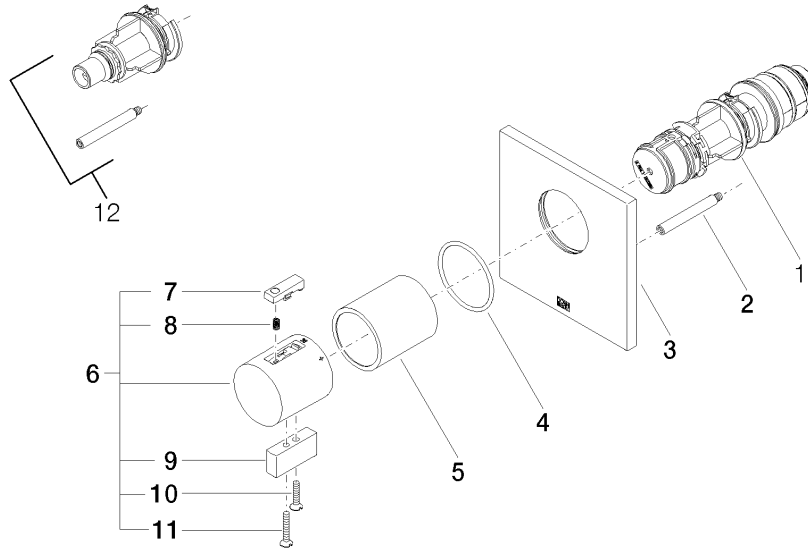

36 501 985

- cover plate 120 x 120 mm
- temperature control handle with safety limit stop at 38°C
- thermostat cartridge
- WRAS 2011026

Fits: IMO, MEM, CL.1, CYO

	Brushed Platinum	36 501 985-06
	Chrome	36 501 985-00
	Platinum	36 501 985-08
	Dark Chrome	36 501 985-19
	Brushed Light Gold	36 501 985-27
	Brushed Durabrass (23kt Gold)	36 501 985-28
	Matte Black	36 501 985-33
	Brushed Champagne (22kt Gold)	36 501 985-46
	Champagne (22kt Gold)	36 501 985-47
	Brushed Chrome	36 501 985-93
	Brushed Dark Platinum	36 501 985-99

Required miscellaneous

xTOOL Concealed thermostat module without volume control - 35 503 970 90
 •max. recess depth 160 mm
 •min. recess depth 95 mm

Recommended miscellaneous

xGRID Attachment set for integrating in the dry wall construction - 12 340 970 90

Required miscellaneous

xGRID Installation track 555 mm - 12 360 970 90

36 501 985

mm [inches]

Certificates

WRAS_2011026.

DVGW_DW-
6512DN0706.

LGA_29930.

LGA_29932.

36 501 985

Spare parts list

No.	Item Number	Name	Quantity used	Delivery time
1	90 15 05 065 00 90	cartridge	1	2
2	90 31 09 095 00 90	bar	1	2
3	09 11 02 196-06	cover	1	60
4	90 14 10 049 00 90	seal	1	2
5	90 21 02 112 00-06	sleeve	1	10
6	04 17 33 006 00-06	handle	1	60
7	90 21 33 011 00-13	handle	1	2
8	90 16 02 027 00 90	spring	1	2
9	09 20 33 006-06	handle	1	10
10	09 30 30 159-06	screw	1	10
11	09 30 30 160-06	screw	1	10
12	12 178 970 90	Extension 46 mm -	1	2